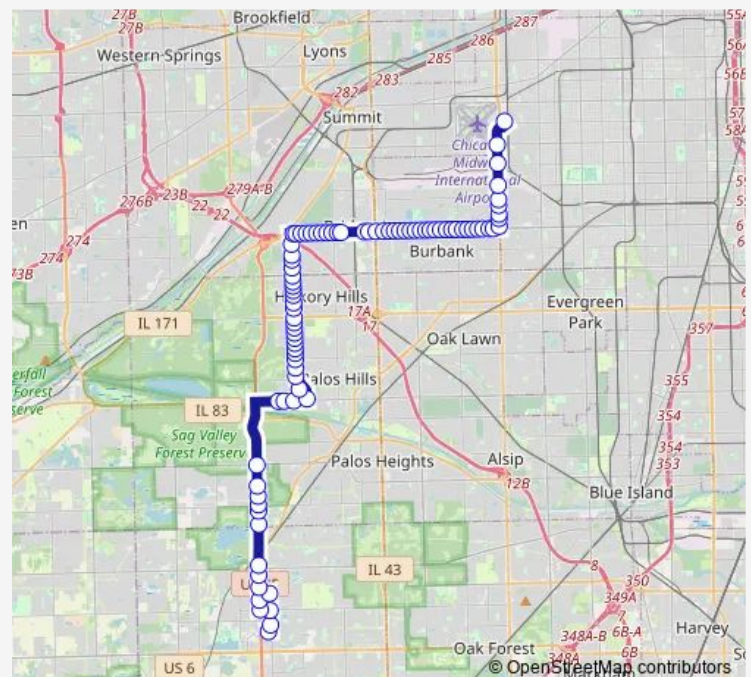

79th St & Mayfield Ave

79th St & Austin Ave

79th St & Meade Ave

Route schedule

Midway CTA Station — Fedex (6712 W 75th St)

Monday 12:12-21:57

Tuesday 02:42-21:57

Wednesday 02:42-21:57

Thursday 02:42-21:57

Friday 02:42-21:57

Saturday 02:42

Sunday —

Route info

Direction: Midway CTA Station

Stops: 31

Trip Duration: 0 hour 18 min

79th St & New England Ave

79th St & Sayre Ave

Fedex (6712 W 75th St)

Direction

Fedex (6712 W 75th St) — Midway CTA Station

31 stops

[Open route schedule](#)

Fedex (6712 W 75th St)

Sunday —

Route info

Direction: Fedex (6712 W 75th St)

Stops: 31

Trip Duration: 0 hour 18 min

Cicero Ave & 74th Pl

Cicero Ave & State Rd

Cicero Ave & 71st St