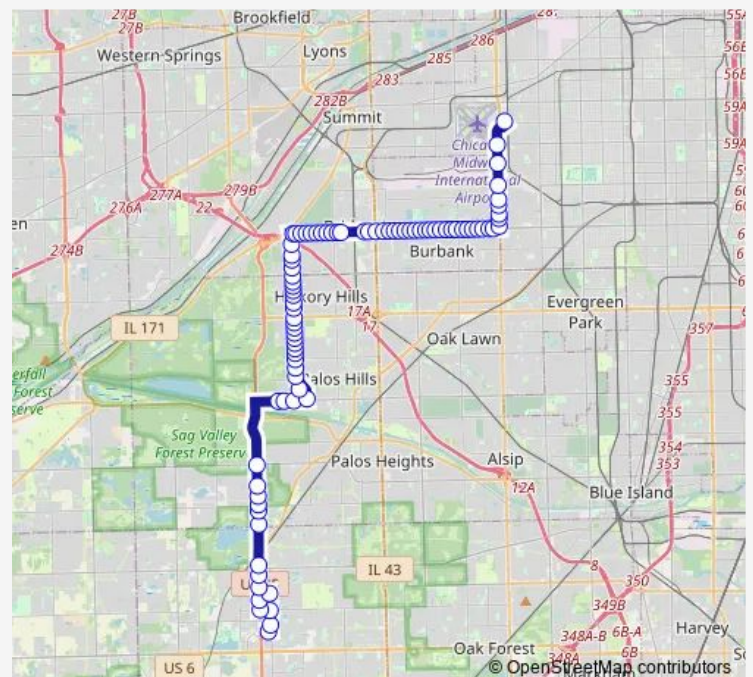

79th St & Mayfield Ave

79th St & Austin Ave

79th St & Meade Ave

Route schedule

Midway CTA Station — Fedex (6712 W 75th St)

Monday 12:12-21:57

Tuesday 02:42-21:57

Wednesday 02:42-21:57

Thursday 02:42-21:57

Friday 02:42-21:57

Saturday 02:42

Sunday —

Route info

Direction: Midway CTA Station

Stops: 31

Trip Duration: 0 hour 18 min

79th St & New England Ave

79th St & Sayre Ave

Fedex (6712 W 75th St)

Direction

Herion Way at Wheeler — Midway CTA Station

87 stops

[Open route schedule](#)

Herion Way at Wheeler

Sunday 08:05-19:06

Route info

Direction: Herion Way at Wheeler

Stops: 87

Trip Duration: 1 hour 5 min

88th Ave & 100th St

88th Ave & 99th St

88th Ave & 98th St