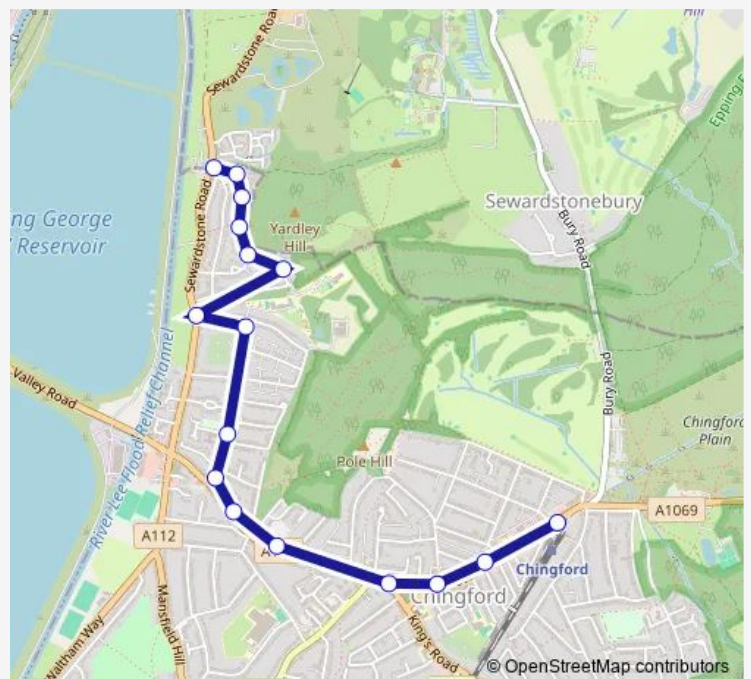

### Direction

Yardley Lane Estate — Chingford Station

16 stops

[Open route schedule](#)

- Yardley Lane Estate
- Boardman Avenue
- Antlers Hill
- Yardley Ln Estate Antlers Hill
- Antlers Hill / Deerleap Grove
- Hawkwood School
- Hawkwood Crescent
- Drysdale Ave / Hawkwood Cres
- South Avenue
- Harford Road
- Hawksmouth
- Pole Hill Road
- Chingford Green
- Station Road / The Green
- Buxton Road
- Chingford Station

### Route schedule

Yardley Lane Estate — Chingford Station

Monday	00:20-23:50
Tuesday	00:20-23:50
Wednesday	00:20-23:50
Thursday	00:20-23:50
Friday	00:20-23:50
Saturday	00:20-23:50
Sunday	00:20-23:50

### Route info

Direction: Yardley Lane Estate

Stops: 16

Trip Duration: 0 hour 13 min

**Direction**

Chingford Station — Yardley Lane Estate

13 stops

[Open route schedule](#)