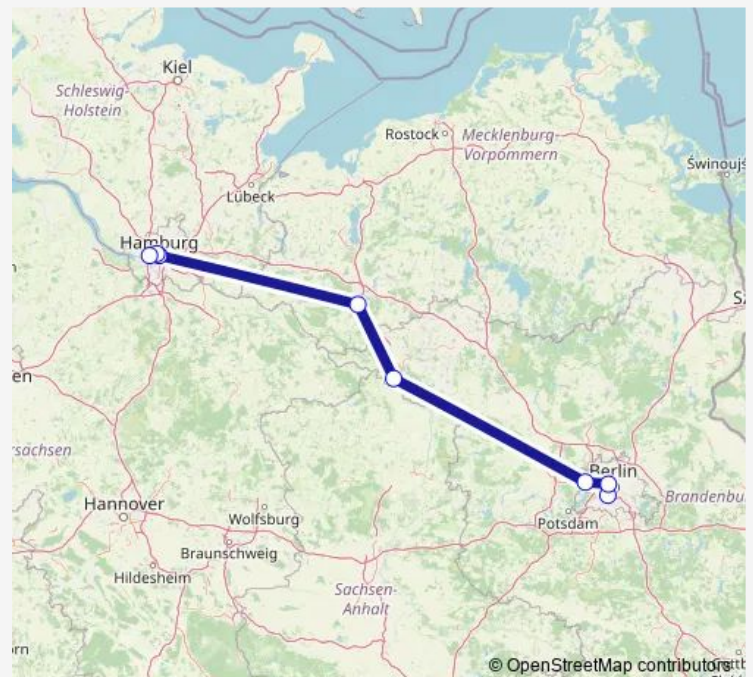

Rail ICE 908

[Go to website](#)

Direction

Berlin Südkreuz — Hamburg-Altona

8 stops

[Open route schedule](#)

Berlin Südkreuz

Berlin Hbf (tief)

Berlin-Spandau

Wittenberge

Ludwigslust

Hamburg Hbf

Hamburg Dammtor

Hamburg-Altona

Route schedule

Berlin Südkreuz — Hamburg-Altona

Monday 05:19

Tuesday 05:19

Wednesday 05:19

Thursday 05:19

Friday 05:19

Saturday —

Sunday —

Route info

Direction: Berlin Südkreuz

Stops: 8

Trip Duration: 2 hour 27 min

ICE 908

ICE 908 Rail time schedules and route maps are available in an offline PDF at busmaps.com. Use the busmaps.com website to see live bus times, train schedule or subway schedule, and step-by-step directions for all public transit in Hamburg