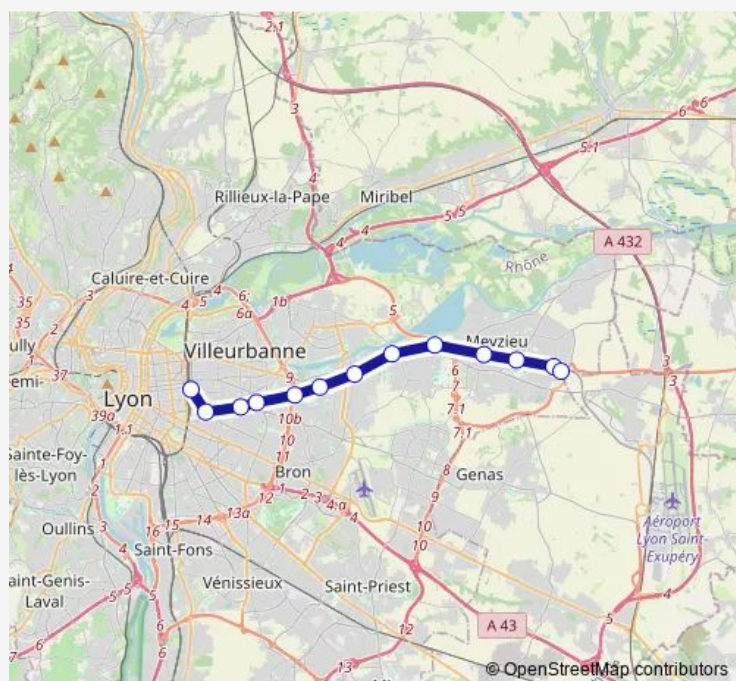

Tram T3 Gare Part-Dieu Villette -> Meyzieu Z.i.

[Go to website](#)

Direction

Vaulx-en-Velin La Soie — Meyzieu les Panettes

8 stops

[Open route schedule](#)

Vaulx-en-Velin La Soie

Décines Roosevelt

Décines Centre

Décines Grand Large

Meyzieu Gare

Meyzieu Lycée Beltrame

Meyzieu Z.i.

Meyzieu les Panettes

Route schedule

Vaulx-en-Velin La Soie — Meyzieu les Panettes

Monday	20:44-00:02 ⁺¹
Tuesday	22:03-00:02 ⁺¹
Wednesday	20:18-00:02 ⁺¹
Thursday	20:18-00:02 ⁺¹
Friday	22:03-00:02 ⁺¹
Saturday	22:03-00:02 ⁺¹
Sunday	22:03-00:02 ⁺¹

Route info

Direction: Vaulx-en-Velin La Soie

Stops: 8

Trip Duration: 0 hour 18 min

T3 — Gare Part-Dieu Villette -> Meyzieu les Panettes

Direction

Mezzieu Lycée Beltrame — Vaulx-en-Velin La Soie

6 stops

[Open route schedule](#)

Mezzieu Lycée Beltrame