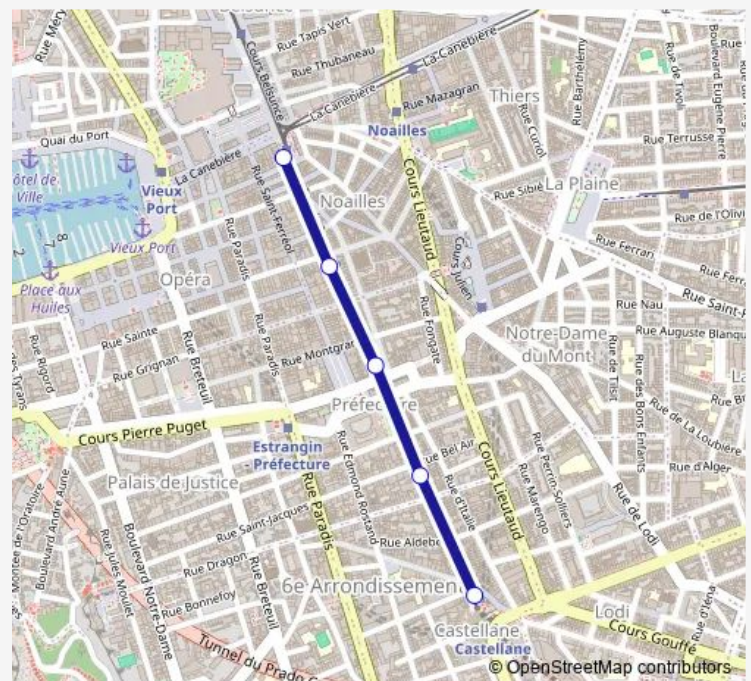

### Direction

Castellane — Canebière Capucins

6 stops

[Open route schedule](#)

Castellane

Rome Dragon

Place de Rome

Rome Davso

### Route schedule

Castellane — Canebière Capucins

Monday	05:15-00:30 <sup>+1</sup>
Tuesday	05:15-00:30 <sup>+1</sup>
Wednesday	05:15-00:30 <sup>+1</sup>
Thursday	05:15-00:30 <sup>+1</sup>
Friday	05:15-00:30 <sup>+1</sup>
Saturday	05:15-00:30 <sup>+1</sup>
Sunday	05:15-00:30 <sup>+1</sup>

### Route info

Direction: Castellane

Stops: 6

Trip Duration: 0 hour 8 min

T3 — Arenc Le Silo - Castellane

**Direction**

Cours Saint-Louis — Castellane

5 stops

[Open route schedule](#)

Cours Saint-Louis

Rome Davso

Place de Rome

Rome Dragon

Castellane