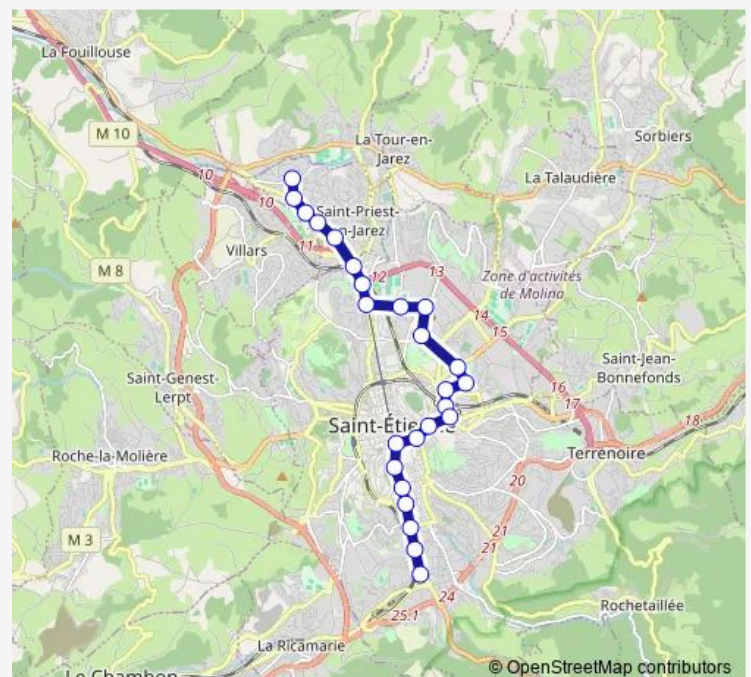

### Route schedule

Bellevue — Terrasse

Monday 05:03-23:02

Tuesday 05:03-23:02

Wednesday 05:03-23:02

Thursday 05:03-23:02

Friday 05:03-23:02

Saturday 05:03-23:02

### Route info

Direction: Bellevue

Stops: 21

Trip Duration: 0 hour 32 min

T3 — Hop. Nord/Terrasse <> Bellevue

## Direction

Hopital Nord — Bellevue

25 stops

[Open route schedule](#)

Hopital Nord

Parc-Champirolo

Lycee S. Weil

Cite Agriculture

## Route info

Direction: Hopital Nord

Stops: 25

Trip Duration: 0 hour 37 min