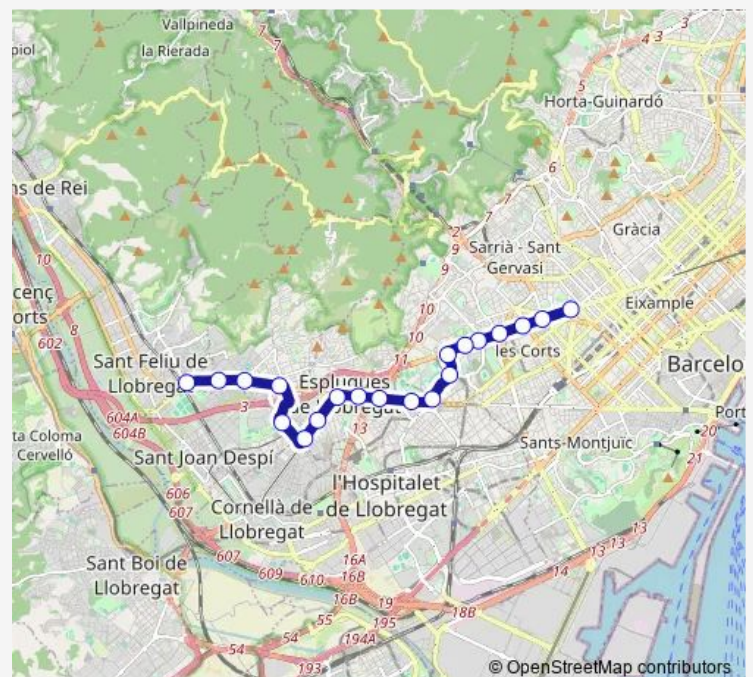

Route schedule

Torreblanca — Walden

Monday 04:01

Tuesday 04:01

Wednesday 04:01

Thursday —

Friday 04:01

Saturday —

Sunday —

Route info

Direction: Torreblanca

Stops: 20

Trip Duration: 23 hour 58 min