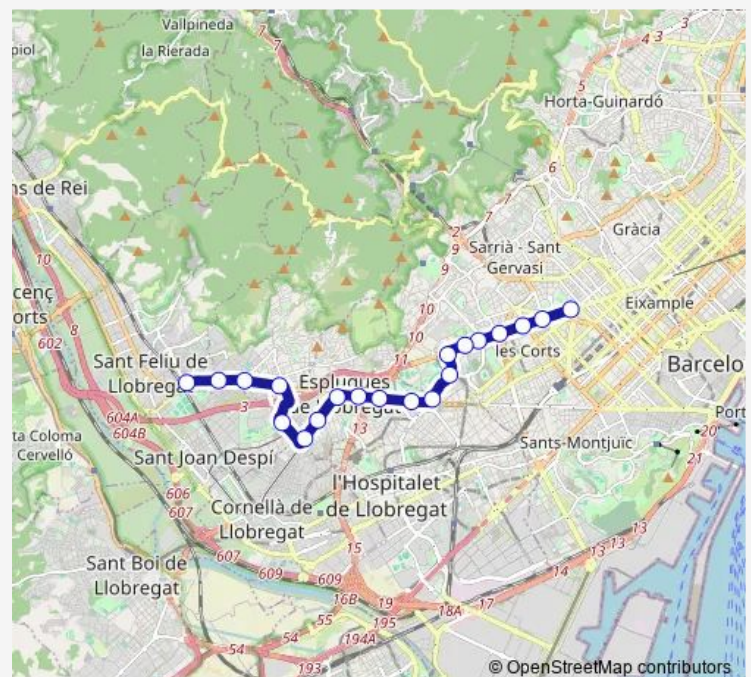

Route schedule

Torreblanca — Walden

Monday 04:01

Tuesday 04:01

Wednesday 04:01

Thursday —

Friday 04:01

Saturday —

Sunday —

Route info

Direction: Torreblanca

Stops: 20

Trip Duration: 23 hour 58 min

Direction

Sant Feliu | Consell Comarcal — Francesc Macià

20 stops

Wednesday 04:00

Thursday —

Friday 04:00

Saturday —

Sunday —

Route info

Direction: La Sardana

Stops: 20