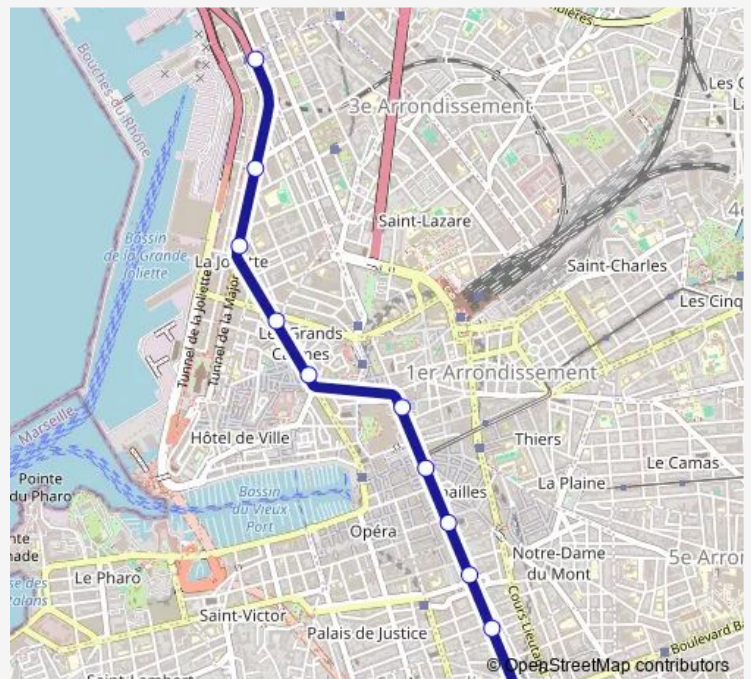

Tram T3 Arenc Le Silo - Castellane

[Go to website](#)

Direction

Arenc Le Silo — Castellane

11 stops

[Open route schedule](#)

Arenc Le Silo

Euroméditerranée Gantès

Castellane

Route schedule

Arenc Le Silo — Castellane

Monday	05:25-00:17 ⁺¹
Tuesday	05:25-00:17 ⁺¹
Wednesday	05:25-00:17 ⁺¹
Thursday	05:25-00:17 ⁺¹
Friday	05:25-00:17 ⁺¹
Saturday	05:25-00:17 ⁺¹
Sunday	05:25-00:17 ⁺¹

Route info

Direction: Arenc Le Silo

Stops: 11

Trip Duration: 0 hour 14 min

T3 — Arenc Le Silo - Castellane

Direction

Arenc Le Silo — Castellane

11 stops

[Open route schedule](#)

Arenc Le Silo

Euroméditerranée Gantès

Joliette

République Dames

Sadi Carnot

Belsunce Alcazar

Cours Saint-Louis