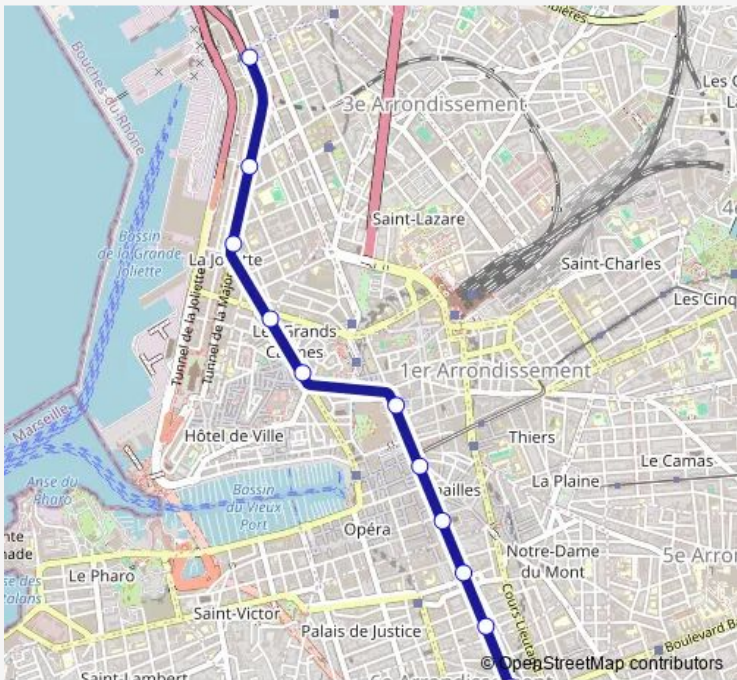

Tram T3 Arenc Le Silo - Castellane

[Go to website](#)

Direction
 Arenc Le Silo — Castellane
 11 stops
[Open route schedule](#)

- Arenc Le Silo
- Euroméditerranée Gantès
- Joliette
- République Dames
- Sadi Carnot
- Belsunce Alcazar
- Cours Saint-Louis
- Rome Davso
- Place de Rome
- Rome Dragon
- Castellane

Route schedule
 Arenc Le Silo — Castellane

Monday	05:25-23:38
Tuesday	05:25-23:38
Wednesday	05:25-23:38
Thursday	05:25-23:38
Friday	05:25-23:38
Saturday	05:25-00:17 ⁺¹
Sunday	05:25-23:38

Route info
 Direction: Arenc Le Silo
 Stops: 11
 Trip Duration: 0 hour 15 min

T3 — Arenc Le Silo - Castellane **BusMaps**

Direction

Arenc Le Silo — Castellane

11 stops

[Open route schedule](#)

Arenc Le Silo

Euroméditerranée Gantès

Joliette

Thursday 05:20-23:58

Friday 05:20-23:58

Saturday 05:20-23:58

Sunday 05:20-23:58

Route info

Direction: Castellane

Stops: 11

Trip Duration: 0 hour 15 min