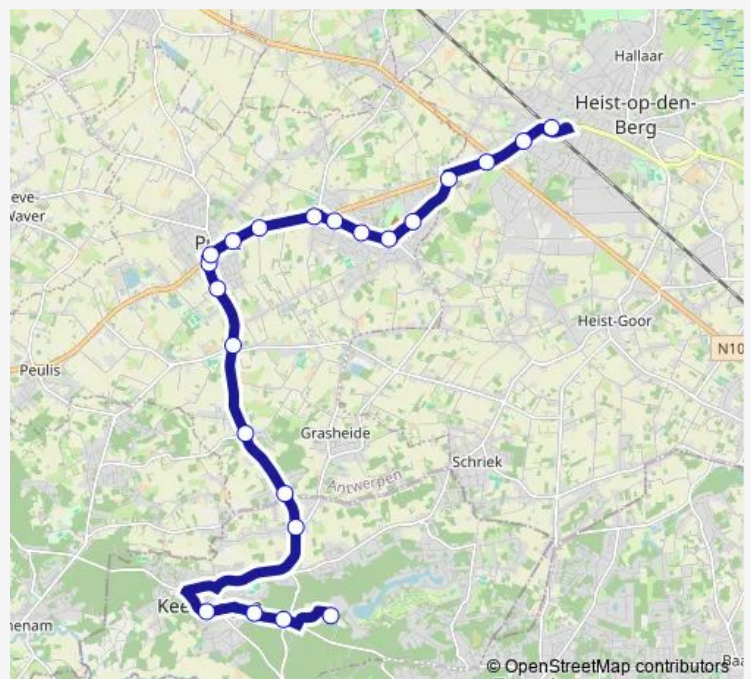

Heist-op-den-Berg Kruispunt

Beerzel Kroonstraat

Beerzel Kroonstraat

Beerzel Berg

Beerzel Kerk

Beerzel Merelstraat

Beerzel Driesstraat

Putte Helstraat

Keerbergen Dennendreef

Keerbergen Oude Putsebaan

Keerbergen Atheneum

**Route schedule**

Heist-op-den-Berg Station perron 3 — Keerbergen Atheneum

Monday	07:20
Tuesday	07:20
Wednesday	07:20
Thursday	07:20
Friday	07:20
Saturday	—
Sunday	—

**Route info**

Direction: Heist-op-den-Berg Station perron 3

Stops: 21

Trip Duration: 0 hour 36 min

534 — Heist - Putte - Keerbergen scholen

## Route info

Direction: Keerbergen Atheneum

Stops: 21

Trip Duration: 0 hour 34 min

534 Bus time schedules and route maps are available in an offline PDF at [busmaps.com](https://busmaps.com). Use the [busmaps.com](https://busmaps.com) website to see live bus times, train schedule or subway schedule, and step-by-step directions for all public transit in Beerzel