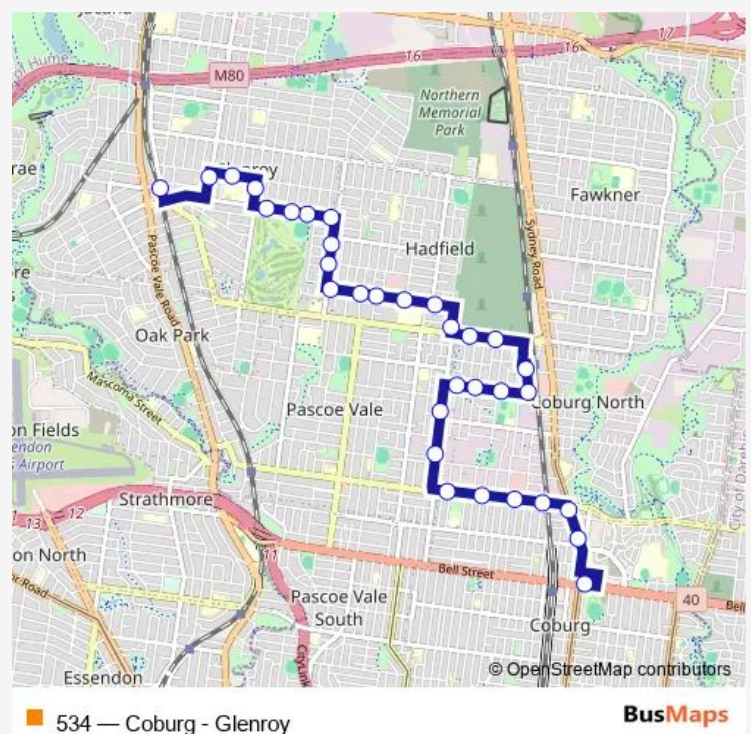

Boundary Rd/Sussex St (Pascoe Vale)

Rodney Ave/Boundary Rd (Coburg North)

Mashoobra St/Boundary Rd (Coburg North)

Merlynston Railway Station/Merlyn St (Coburg North)

Shorts Rd/Lorensen Ave (Coburg North)

Route schedule

Route info

Direction: Glenroy Station/Hartington St (Glenroy)

Stops: 32

Trip Duration: 0 hour 31 min

Athol St/Shorts Rd (Coburg North)

Guilfoyle Ave/Shorts Rd (Coburg North)

Irene Ave/Short Rd (Coburg North)

Champ St/Sydney Rd (Coburg North)

Coburg PS/Bell St (Coburg)

Direction

Coburg PS/Bell St (Coburg) — Glenroy Station/Hartington St (Glenroy)

32 stops

[Open route schedule](#)

Coburg PS/Bell St (Coburg)

Ohea St/Sydney Rd (Coburg)

Direction: Coburg PS/Bell St (Coburg)

Stops: 32

Trip Duration: 0 hour 31 min

West St/Glenroy Rd (Glenroy)

Sewell Reserve/Glenroy Rd (Glenroy)

Justin Ave/Glenroy Rd (Glenroy)

Northern Golf Club/Glenroy Rd (Glenroy)