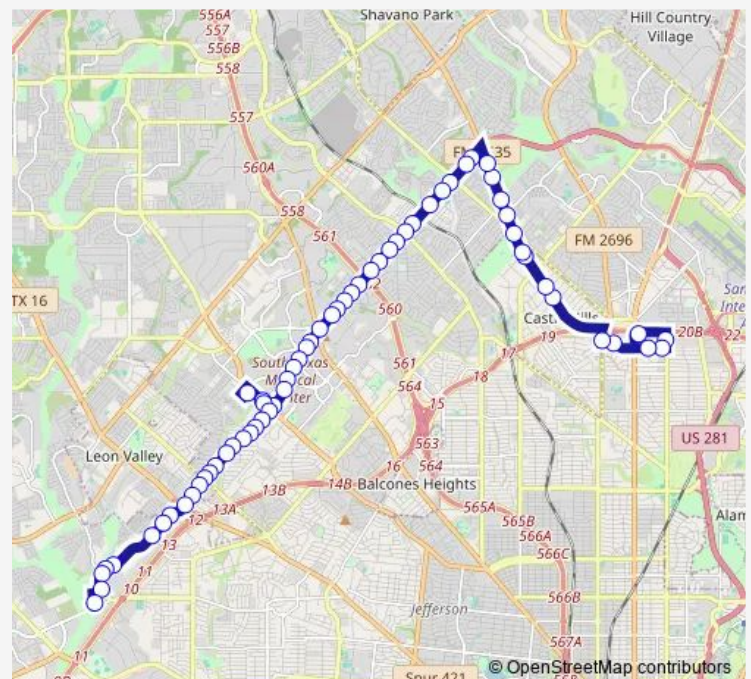

Military Hwy. & Lockhill Selma

Military Hwy between Lockhill-Selma & Braesview

Military Hwy between Braesview & Cembalo

Military HWY OPP Alon Loop

Military HWY OPP Heb

Wurzbach Pkwy & Inverness Blvd

Wurzbach Pkwy Opposite West Entranc

Wurzbach Opposite Whisper Valley

Wurzbach & ELM Creek

Wurzbach Opposite Whisper Sound

Wurzbach between Uprr Tracks & Vance Jackson

Route schedule

North Star Transit Center — Ingram Transit Center

Monday 05:40-21:15

Tuesday 05:40-21:15

Wednesday 05:40-21:15

Thursday 05:40-21:15

Friday 05:40-21:15

Saturday 06:03-22:05

Sunday 06:40-21:05

Route info

Direction: North Star Transit Center

Stops: 63

Trip Duration: 0 hour 46 min

534 — Wurzbach Frequent

Wurzbach & Vance Jackson

Wurzbach Opposite Northampton

Wurzbach & Tioga

Wurzbach & Ironside

Wurzbach IN Front OF THE Colonnade