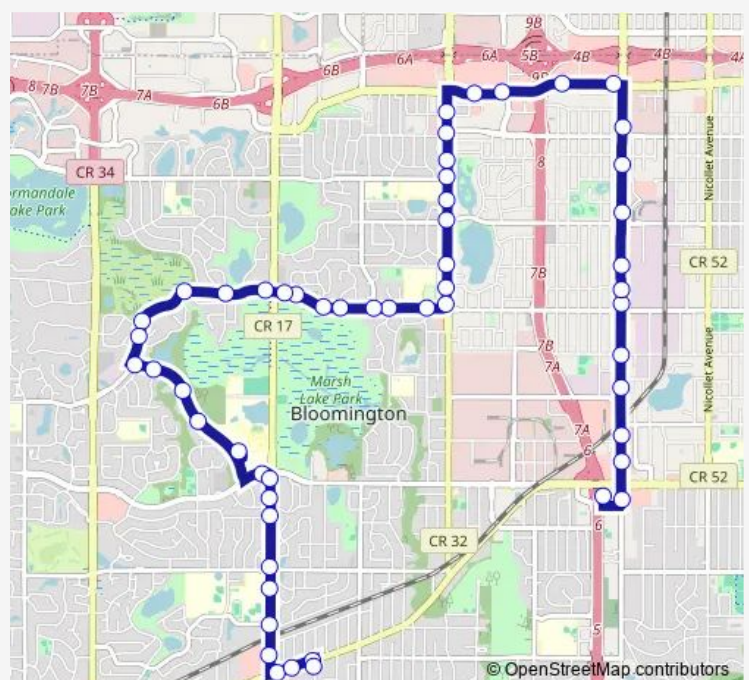

Poplar Bridge Rd & 91 St W

90th St W & Southmore Dr

90th St W & Kell Ave S

90th St W & France Ave S

90th St W & Tretbaugh Dr

Route schedule

Beard Ave S & Old Shakopee Rd — I-35W & 98th Street Station Gate D

Monday 06:39-18:00

Tuesday 06:39-18:00

Wednesday 06:39-18:00

Thursday 06:39-18:00

Friday 06:39-18:00

Saturday —

Sunday —

Route info

Direction: Beard Ave S & Old Shakopee Rd

Stops: 58

Trip Duration: 0 hour 32 min

534

90th St W & Beard Ave S

90th St W & York Rd

90th St W & Washburn Circle

90th St W & Vincent Ave S

Saturday —

Sunday —

Route info

Direction: I-35W & 98th Street Station Gate D

Stops: 54

Trip Duration: 0 hour 33 min

Penn Ave S & 90th St W

90th St W & Russell Ave S