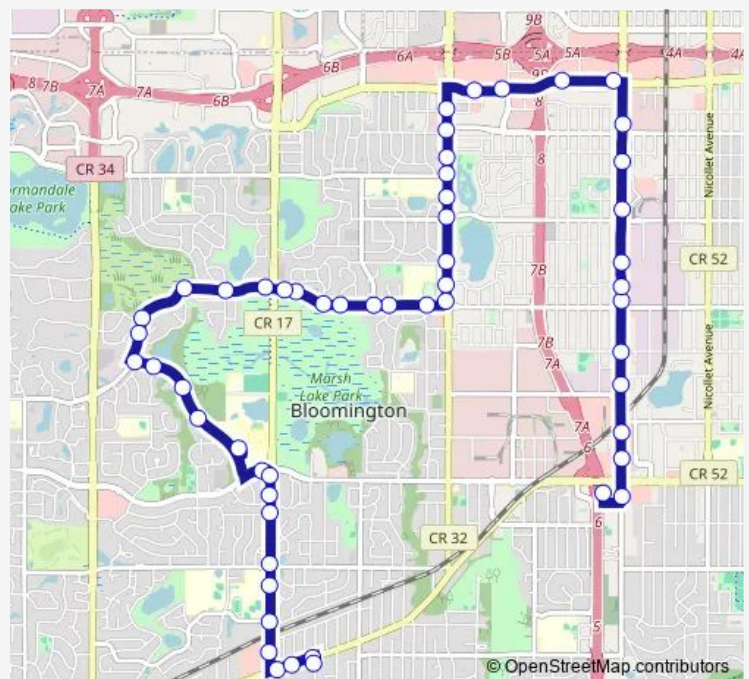

Poplar Bridge Rd & 91 St W

90th St W & Southmore Dr

90th St W & Kell Ave S

90th St W & France Ave S

90th St W & Tretbaugh Dr

Route schedule

Beard Ave S & Old Shakopee Rd — I-35W & 98th Street Station Gate D

Monday 06:39-18:00

Tuesday 06:39-18:00

Wednesday 06:39-18:00

Thursday 06:39-18:00

Friday 06:39-18:00

Saturday —

Sunday —

Route info

Direction: Beard Ave S & Old Shakopee Rd

Stops: 58

Trip Duration: 0 hour 32 min

534

90th St W & Beard Ave S

90th St W & York Rd

90th St W & Washburn Circle

90th St W & Vincent Ave S

Saturday —

Sunday —

Route info

Direction: I-35W & 98th Street Station Gate D

Stops: 54

Trip Duration: 0 hour 33 min

Penn Ave S & 90th St W

90th St W & Russell Ave S