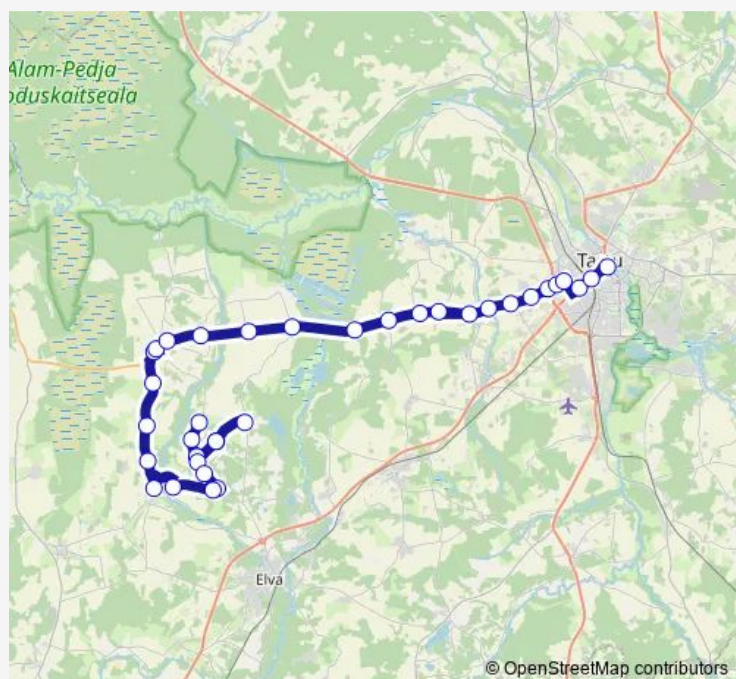

### Route schedule

Mäeotsa-Ropka — Soola li

Monday 07:30

Tuesday 07:30

Wednesday 07:30

Thursday 07:30

Friday 07:30

Saturday —

### Route info

Direction: Mäeotsa-Ropka

Stops: 36

Trip Duration: 1 hour 20 min

Väike-Ulila

Pakla

Rõhu

Asusilla