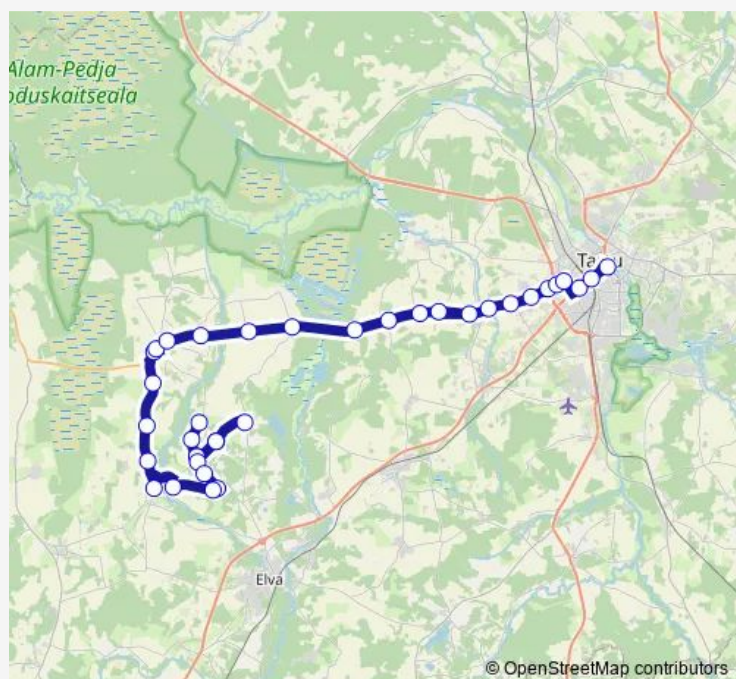

### Route schedule

Mäeotsa-Ropka — Soola li

Monday	07:30
Tuesday	07:30
Wednesday	07:30
Thursday	07:30
Friday	07:30
Saturday	—
Sunday	—

### Route info

Direction: Mäeotsa-Ropka

Stops: 36

Trip Duration: 1 hour 20 min

Väike-Uliila

Pakla

Rõhu

Asusilla