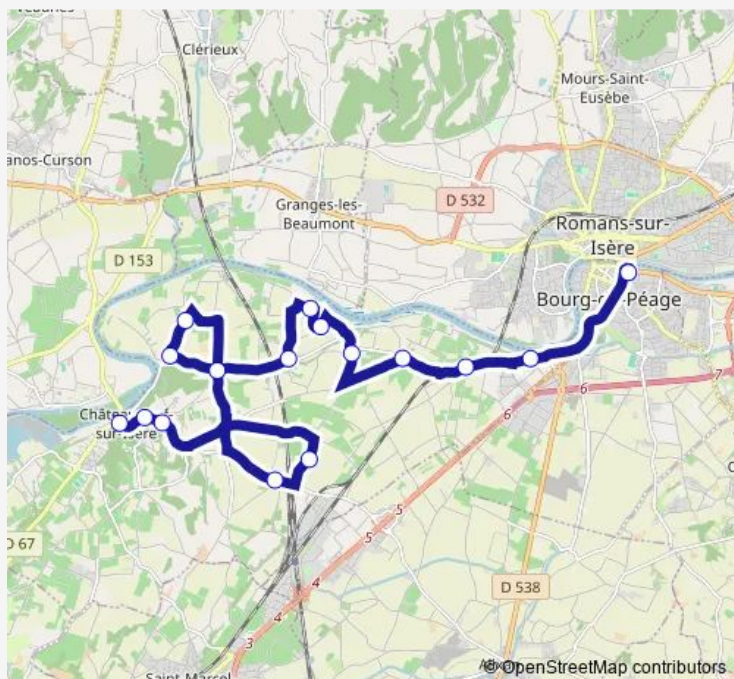

Bus 534 Ligne 530

[Go to website](#)

Direction

BDP College DE L'Europe — Chateauneuf Centre

16 stops

[Open route schedule](#)

BDP College DE L'Europe

Beauregard

LES Peupliers

Vouleux

Combe DE Vaux

Chateauneuf L'Ardoise

Place DES Pierres

Chateauneuf Centre

Route schedule

BDP College DE L'Europe — Chateauneuf Centre

Monday 18:20

Tuesday 18:20

Wednesday 12:20

Thursday 18:20

Friday 18:20

Saturday —

Sunday —

Route info

Direction: BDP College DE L'Europe

Stops: 16

Trip Duration: 0 hour 40 min

534 — Ligne 530

534 Bus time schedules and route maps are available in an offline PDF at busmaps.com. Use the busmaps.com website to see live bus times, train schedule or subway schedule, and step-by-step directions for all public transit in Valence