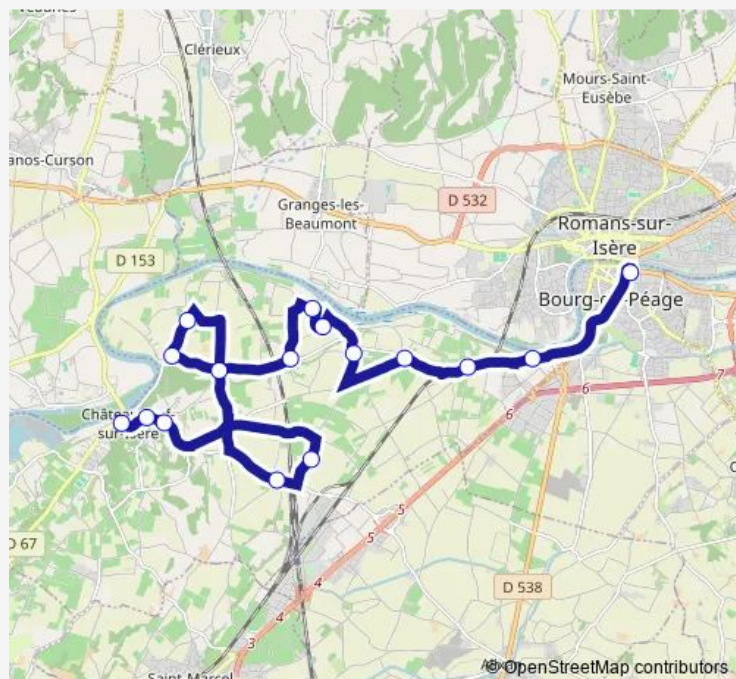

### Direction

BDP College DE L'Europe — Chateauneuf Centre

16 stops

[Open route schedule](#)

BDP College DE L'Europe

Beauregard

Cassiopee

Ecole A.Dureau

Trompe Pauvre

Vanelle Stade

Vanelle Centrale

LE Cope

LES Chassis

Beaumes

LES Peupliers

Vouleux

### Route schedule

BDP College DE L'Europe — Chateauneuf Centre

Monday 18:20

Tuesday 18:20

Wednesday 12:20

Thursday 18:20

Friday 18:20

Saturday —

### Route info

Direction: BDP College DE L'Europe

Stops: 16

Trip Duration: 0 hour 40 min

534 — Ligne 530

534 Bus time schedules and route maps are available in an offline PDF at [busmaps.com](https://busmaps.com). Use the [busmaps.com](https://busmaps.com) website to see live bus times, train schedule or subway schedule, and step-by-step directions for all public transit in Valence