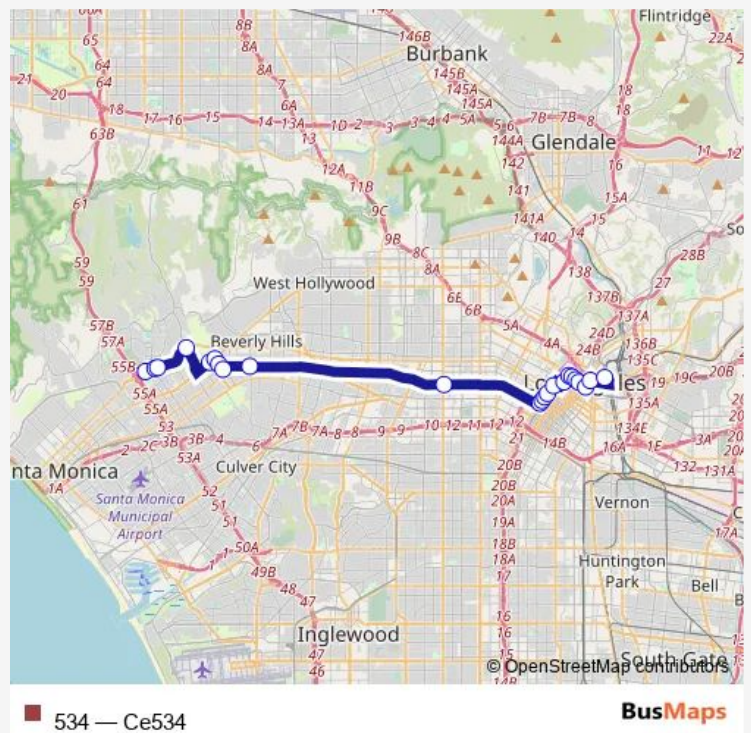

Bus 534 Ce534

[Go to website](#)

Direction
 Wilshire Blvd & Veteran Ave (Departing) — Patsaouras Transit Plaza - Bay 3
 23 stops
[Open route schedule](#)

- Wilshire Blvd & Veteran Ave (Departing)
- Wilshire Blvd & Westwood Blvd (Eastbound)
- Wilshire Blvd & Glendon Ave (Eastbound)
- Wilshire Blvd & Beverly Glen Blvd (Eastbound)
- Santa Monica Blvd & Avenue of the Stars (Eastbound)
- Century Park East & Santa Monica Blvd (Southbound)
- Century Park East & Constellation Blvd (Southbound)
- Olympic Blvd & Century Park East (Eastbound)
- Olympic Blvd & Beverwil Dr (Eastbound)
- Olympic Blvd & Western Ave (Eastbound)
- Figueroa St & Olympic Blvd
- Figueroa St & 9th St
- Figuerao St & 8th St
- Figueroa St & 7th St
- Figueroa St & 5th St
- Hope St & 3rd St
- Hope St & 1st St (Northbound)
- 1st St & Grand Ave (Eastbound)
- 1st St & Hill St (Eastbound)
- 1st St & Broadway (Eastbound)
- Los Angeles St & 1st St (Northbound)

Route schedule

Wilshire Blvd & Veteran Ave (Departing) — Patsaouras Transit Plaza - Bay 3

Monday	15:43-17:13
Tuesday	15:43-17:13
Wednesday	15:43-17:13
Thursday	15:43-17:13
Friday	15:43-17:13
Saturday	—
Sunday	—

Route info

Direction: Wilshire Blvd & Veteran Ave (Departing)
 Stops: 23
 Trip Duration: 1 hour 24 min

Los Angeles St & Aliso St (Northbound)

Patsaouras Transit Plaza - Bay 3

Direction

Patsaouras Transit Plaza - Bay 3 — Wilshire Blvd & Veteran Ave (Arriving)

Wilshire Blvd & Beverly Glen Blvd (Westbound)

Wilshire Blvd & Glendon Ave (Westbound)

Wilshire Blvd & Westwood Blvd (Westbound)

Wilshire Blvd & Veteran Ave (Arriving)

Route schedule

Patsaouras Transit Plaza - Bay 3 — Wilshire Blvd & Veteran Ave (Arriving)