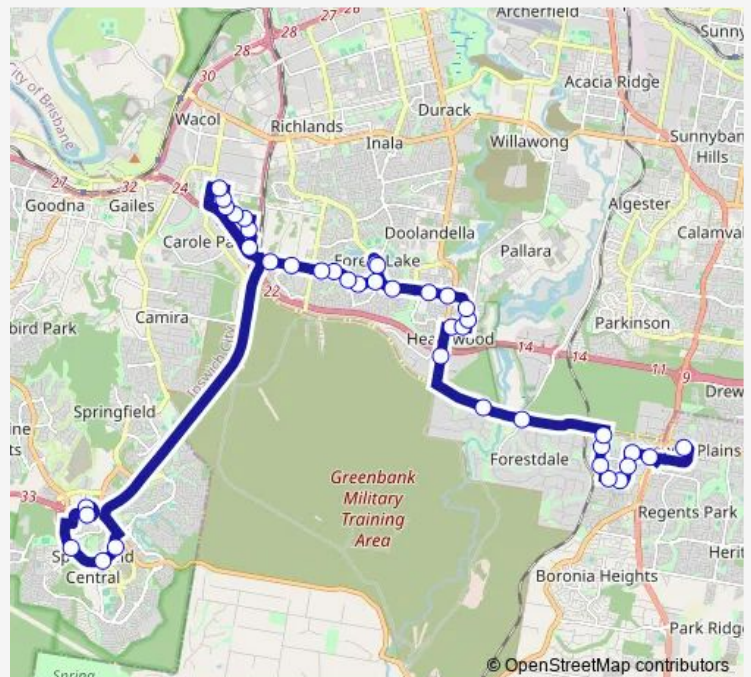

Roxwell St at Lovat Street

Grand Ave West near Centennial Way

Grand Ave at Grand Avenue School

Grand Ave at Grand Avenue Lake

Grand Ave at Grand Avenue Cascade

Grand Ave East near Ascot Ave

Route schedule

Orion Springfield Central — Browns Plains station, stop 1a

Monday 05:32-21:01

Tuesday 05:32-21:01

Wednesday 05:32-21:01

Thursday 05:32-21:01

Friday 05:32-21:01

Saturday 06:36-18:36

Sunday 08:36-16:36

Route info

Direction: Orion Springfield Central

Stops: 42

Trip Duration: 1 hour 2 min

534 — Browns Plains - Orion Springfield Central

Forest Lake Shops

Forest Lake Bvd at Forest Lake Shops

Forest Lake Bvd at Kensington Way

Wadeville St Heathwood Rise

Wadeville St at Wadeville West

Parkwood Dr North near Beech St

Parkwood Dr near Coolibah St

Parkwood Dr at Parkwood Drive South

Parkwood Dr near Juniper St

Stapylton Rd near Stradbroke St