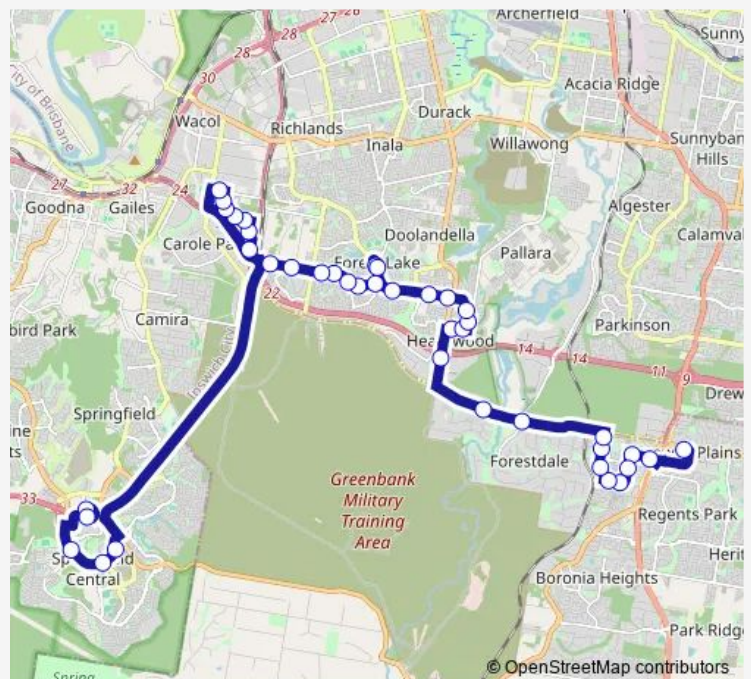

Roxwell St at Lovat Street

Grand Ave West near Centennial Way

Grand Ave at Grand Avenue School

Grand Ave at Grand Avenue Lake

Grand Ave at Grand Avenue Cascade

Grand Ave East near Ascot Ave

Route schedule

Orion Springfield Central — Browns Plains station, stop 1a

Monday 05:32-21:01

Tuesday 05:32-21:01

Wednesday 05:32-21:01

Thursday 05:32-21:01

Friday 05:32-21:01

Saturday 06:36-18:36

Sunday 06:36-18:36

Route info

Direction: Orion Springfield Central

Stops: 42

Trip Duration: 1 hour 10 min

534 — Browns Plains - Orion Springfield Central

Forest Lake Shops

Forest Lake Bvd at Forest Lake Shops

Forest Lake Bvd at Kensington Way

## Route info

Direction: Browns Plains station, stop 2a

Stops: 40

Trip Duration: 0 hour 55 min

Grand Ave West near Centennial Way

Roxwell St at Lovat Street

Roxwell Street near Bagnall St

Sinclair Dr at Julie Road