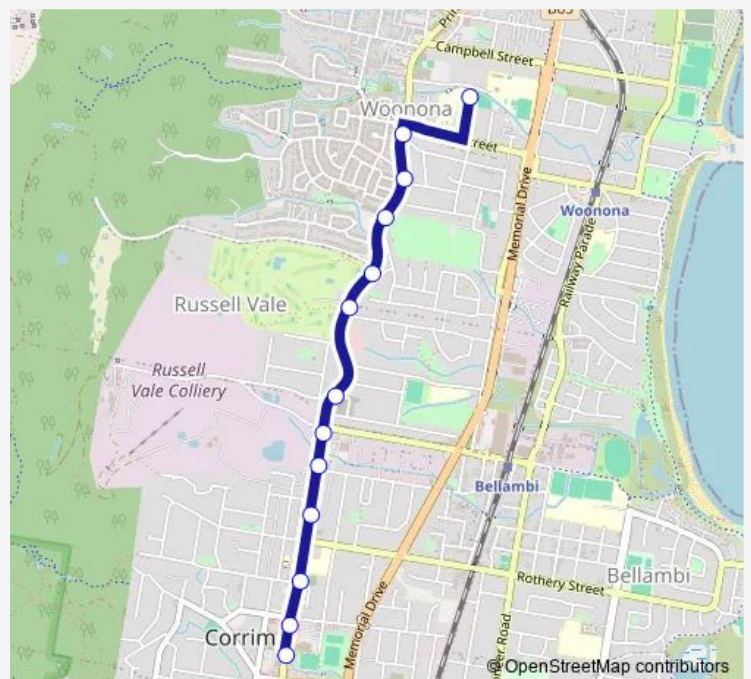

School Bus S411 Woonona High to Corrimal

[Go to website](#)

Direction

Woonona High School, Liddle St — Corrimal Memorial Park, Princes Hwy

13 stops

[Open route schedule](#)

Woonona High School, Liddle St

Princes Hwy After Gray St

Princes Hwy Opp St Columbkille's Corrimal Primary School

Princes Hwy After Collins St

Corrimal Memorial Park, Princes Hwy

Route schedule

Woonona High School, Liddle St — Corrimal Memorial Park, Princes Hwy

Monday	14:20
Tuesday	15:00
Wednesday	15:00
Thursday	15:00
Friday	15:00
Saturday	—
Sunday	—

Route info

Direction: Woonona High School, Liddle St

Stops: 13

Trip Duration: 0 hour 13 min

S411 — Woonona High to Corrimal

Direction

Princes Hwy After Railway St — Woonona High School, Liddle St

12 stops

[Open route schedule](#)

Princes Hwy After Railway St

Living Hope Baptist Church, Princes Hwy

St Columbkille's Corrimal Primary School, Princes Hwy