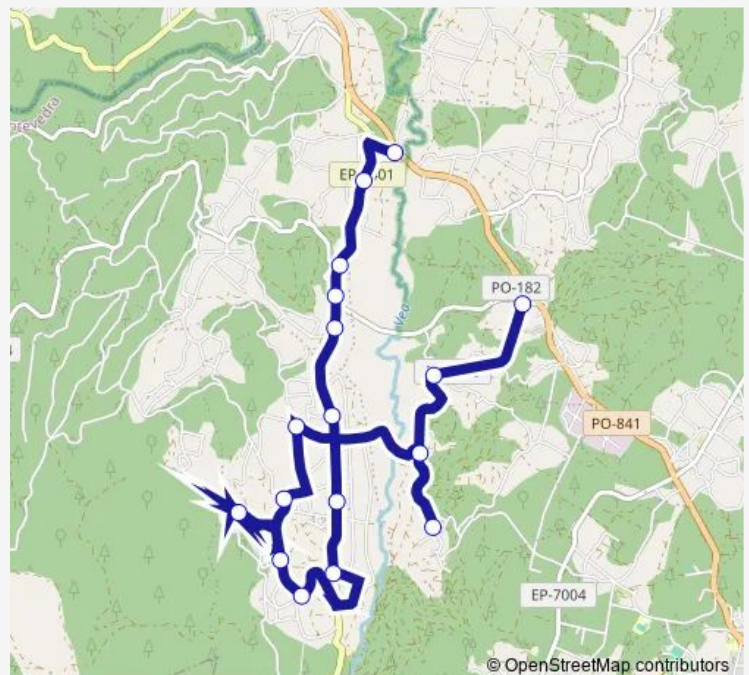

Tuesday 13:55

Wednesday 13:55

Thursday —

Friday 13:55

Saturday —

Sunday —

Route info

Direction: Centro Médico de Vea

Stops: 17

Trip Duration: 0 hour 35 min

■ XG659010 — Centro Médico de Vea - Baloiira

XG659010 Bus time schedules and route maps are available in an offline PDF at busmaps.com. Use the busmaps.com website to see live bus times, train schedule or subway schedule, and step-by-step directions for all public transit in Santiago de Compostela