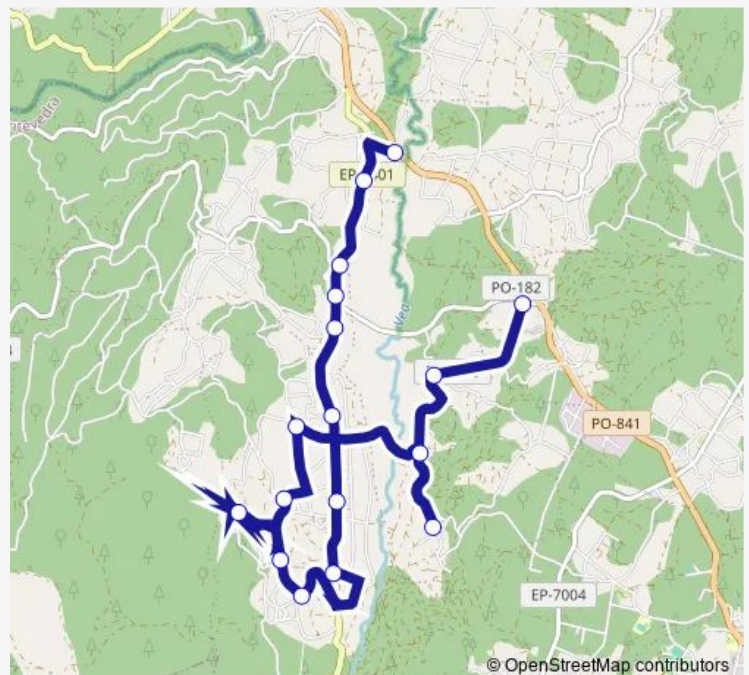

Monday 13:55

Tuesday 13:55

Wednesday 13:55

Thursday 13:55

Friday 13:55

Saturday —

Sunday —

Route info

Direction: Centro Médico de Vea

Stops: 17

Trip Duration: 0 hour 35 min

■ Xg659010 — Centro Médico de Vea - Baloira

Xg659010 Bus time schedules and route maps are available in an offline PDF at busmaps.com. Use the busmaps.com website to see live bus times, train schedule or subway schedule, and step-by-step directions for all public transit in Santiago de Compostela