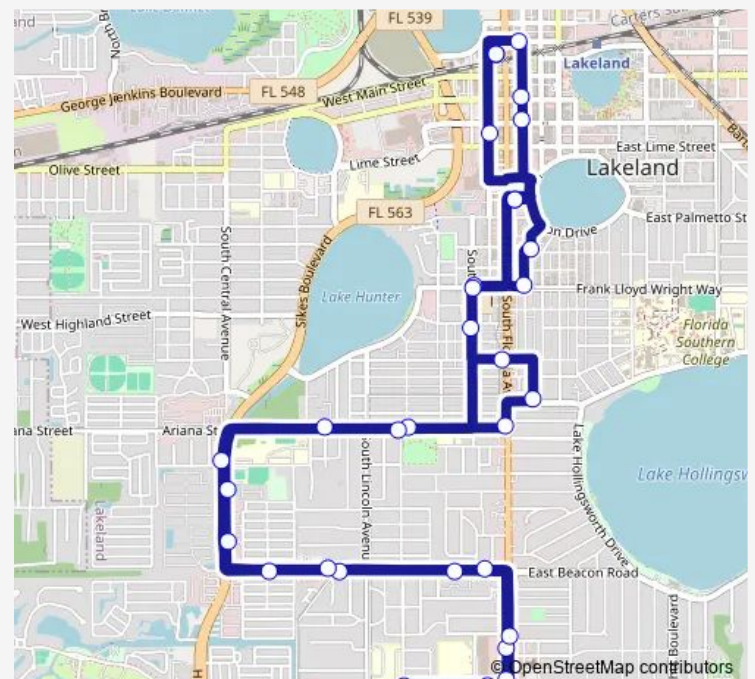

S Florida Ave & Ariana St

Ariana St & S Ohio Ave

Ariana St. & Gilpin Ave

Harden Blvd & Forest Park St

W Beacon Rd & Beacon Hill Dr

W Beacon Rd & S San Gully Rd

400 W Beacon Rd

Southgate Shopping Center

S Florida Ave & Pablo St

Eden Pkwy & Pablo St

### Route schedule

Lkld Downtown Terminal — Lkld Downtown Terminal

Monday 06:15-18:15

Tuesday 06:15-18:15

Wednesday 06:15-18:15

Thursday 06:15-18:15

Friday 06:15-18:15

Saturday 07:15-14:15

### Route info

Direction: Lkld Downtown Terminal

Stops: 32

Trip Duration: 0 hour 45 min

■ Peach — Peach Line

130 Pablo St

Southgate Shopping Center

Beacon Rd & Seminole Trail