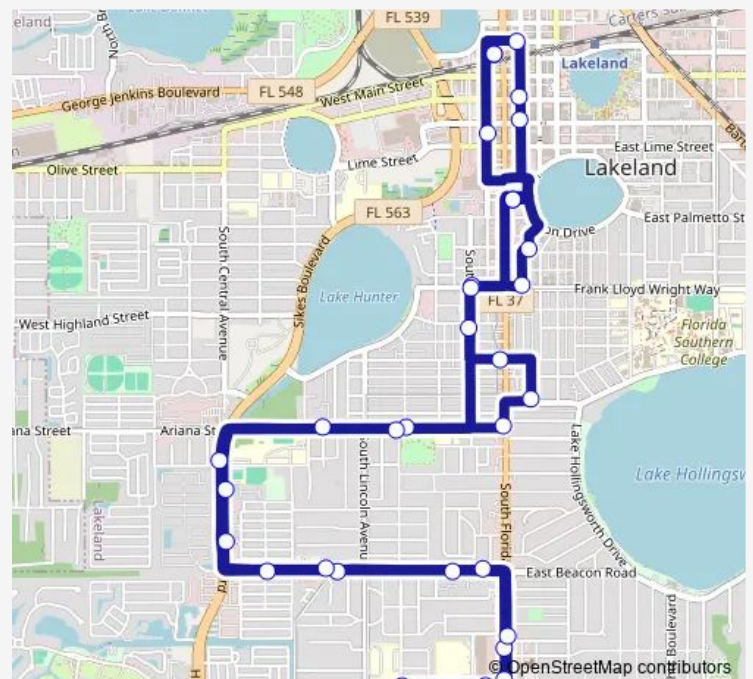

Bus Peach Peach Line

[Go to website](#)

Direction

Lkld Downtown Terminal — Lkld Downtown Terminal

32 stops

[Open route schedule](#)

Lkld Downtown Terminal

E Pine St & N Tennessee Ave

400 W Beacon Rd

Southgate Shopping Center

S Florida Ave & Pablo St

Eden Pkwy & Pablo St

Route schedule

Lkld Downtown Terminal — Lkld Downtown Terminal

Monday 06:15-18:15

Tuesday 06:15-18:15

Wednesday 06:15-18:15

Thursday 06:15-18:15

Friday 06:15-18:15

Saturday 07:15-14:15

Sunday —

Route info

Direction: Lkld Downtown Terminal

Stops: 32

Trip Duration: 0 hour 45 min

■ Peach — Peach Line

130 Pablo St

Southgate Shopping Center

Beacon Rd & Seminole Trail

901 W Beacon Rd

1902 Harden Blvd

1776 Harden Blvd