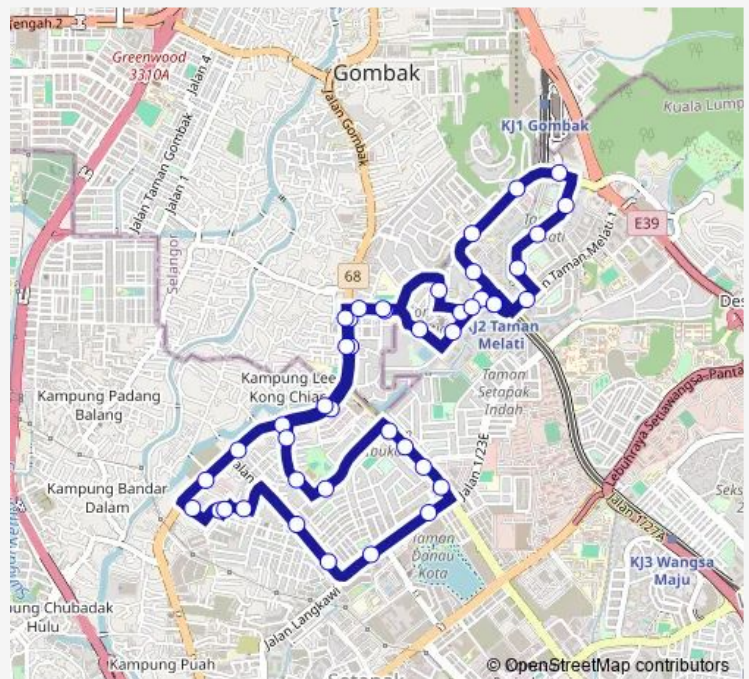

(M) KI1630 Pv12 Condominium (Opp)

KI953 Danau Kota Apartment (Opp)

KI954 SRA AL-Nawawi

Route schedule

KI195 LRT Taman Melati — KI195 LRT Taman Melati

Monday 05:30-23:00

Tuesday 05:30-23:00

Wednesday 05:30-23:00

Thursday 05:30-23:00

Friday 05:30-23:00

Saturday 05:30-23:00

Sunday 05:30-23:00

Route info

Direction: KI195 LRT Taman Melati

Stops: 43

Trip Duration: 0 hour 55 min