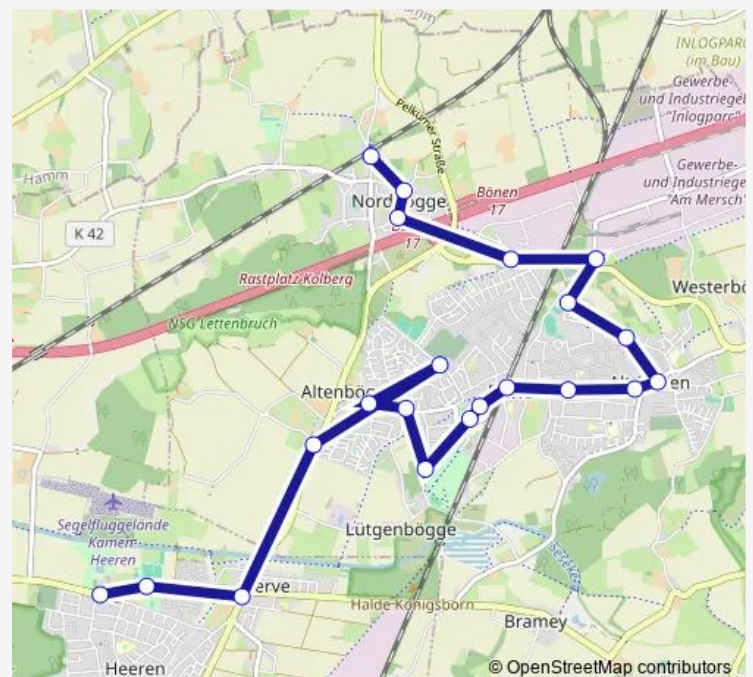

Heeren, Lenningser Str.

Heeren, Vhs

Heeren, Denkmal

Route schedule

Nordbögge, Bahnhof — Heeren, Denkmal

Monday 18:30-20:30

Tuesday 13:30-19:30

Wednesday —

Thursday —

Friday 18:30-20:30

Saturday 13:30-19:30

Sunday 10:30-17:30

Route info

Direction: Nordbögge, Bahnhof

Stops: 21

Trip Duration: 0 hour 29 min

T91 — Bönen-Nordbögge - Bönen Mitte - Kamen-Heeren **BusMaps**

Direction

Heeren, Denkmal — Nordbögge, Bahnhof

20 stops

[Open route schedule](#)

Heeren, Denkmal

Heeren, Vhs

Heeren, Leningser Str.

Saturday 15:00-19:04

Sunday 10:04-17:00

Route info

Direction: Heeren, Denkmal

Stops: 20

Trip Duration: 0 hour 28 min

T91 Bus time schedules and route maps are available in an offline PDF at busmaps.com. Use the busmaps.com website to see live bus times, train schedule or subway schedule, and step-by-step directions for all public transit in Unna