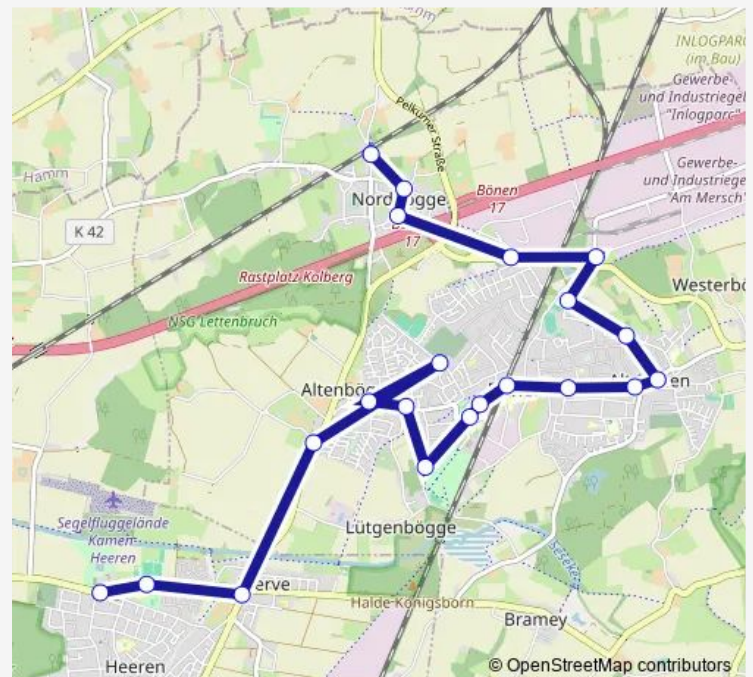

Heeren, Leningser Str.

Heeren, Vhs

Heeren, Denkmal

Route schedule

Nordbögge, Bahnhof — Heeren, Denkmal

Monday 10:30-20:30

Tuesday 18:30-20:30

Wednesday 18:30-20:30

Thursday 18:30-20:30

Friday 10:30-20:30

Saturday 13:30-19:30

Sunday 10:30-17:30

Route info

Direction: Nordbögge, Bahnhof

Stops: 21

Trip Duration: 0 hour 29 min

T91

BusMaps

Direction

Heeren, Denkmal — Nordbögge, Bahnhof

20 stops

[Open route schedule](#)

Heeren, Denkmal

Heeren, Vhs

Friday 10:04-20:03

Saturday 15:00-19:04

Sunday 10:04-17:00

Route info

Direction: Heeren, Denkmal

Stops: 20

Trip Duration: 0 hour 28 min

T91 Bus time schedules and route maps are available in an offline PDF at busmaps.com. Use the busmaps.com website to see live bus times, train schedule or subway schedule, and step-by-step directions for all public transit in Unna