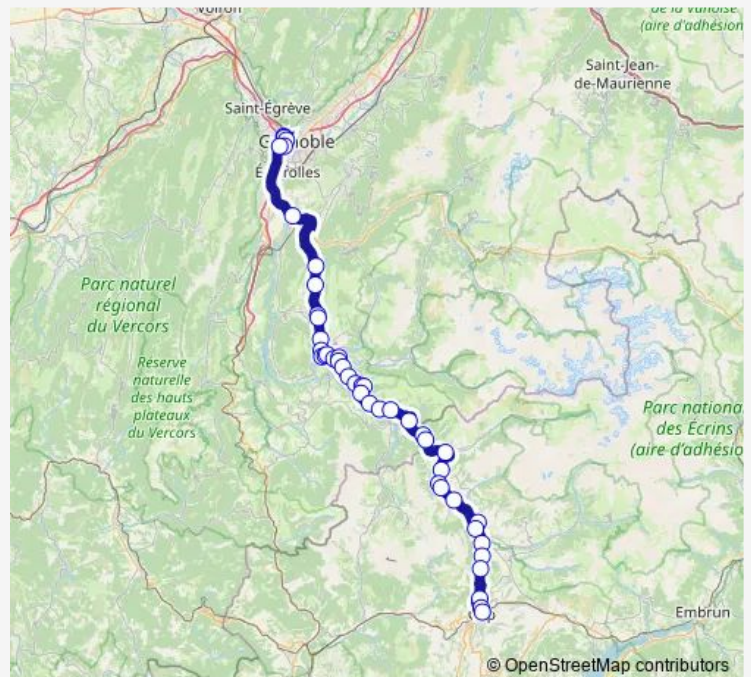

Thursday 07:10-15:55

Friday 07:10-15:55

Saturday 07:10-15:55

Sunday 07:10-15:55

Route info

Direction: Gare S.N.C.F

Stops: 43

Trip Duration: 2 hour 31 min

T91 — Grenoble-Gap

LA Mareche

LES Souchons

LES Egats

LES Terrasses

Charlaix

Pont Haut

LE Crozet

Wednesday 07:55-16:25

Thursday 07:55-16:25

Friday 07:55-16:25

Saturday 07:55-16:25

Sunday 07:55-16:25

Route info

Direction: Gare Routiere

Stops: 43

Trip Duration: 2 hour 40 min

RN 85

Cardaire LES Cotes

Place Napoleon

Rn85

LE Motty

Pont DES Richards - Rn85

Village