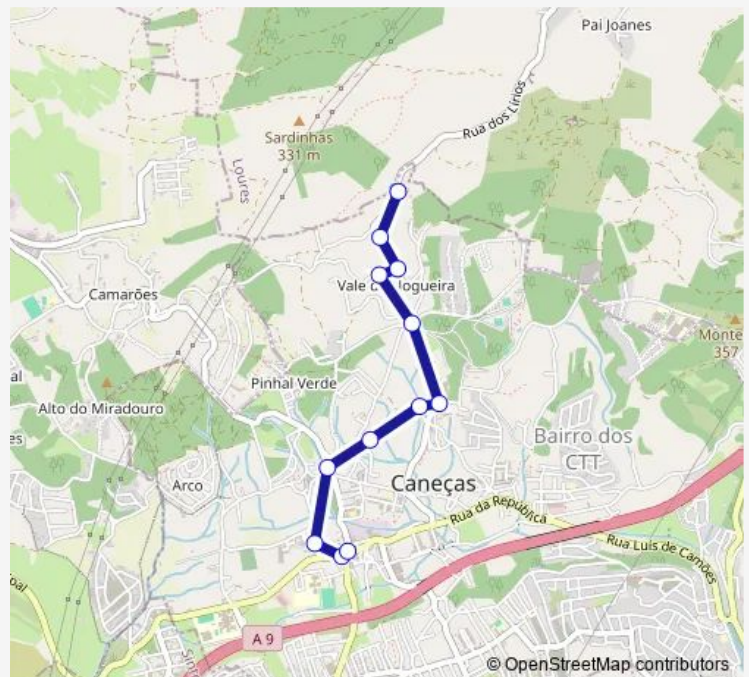

Friday 07:30-17:55

Saturday 09:15-13:15

Sunday 08:45-20:20

Route info

Direction: Vale Nogueira

Stops: 12

Trip Duration: 0 hour 10 min

■ 212 - Vale Nogueira - Caneças (Jardim)