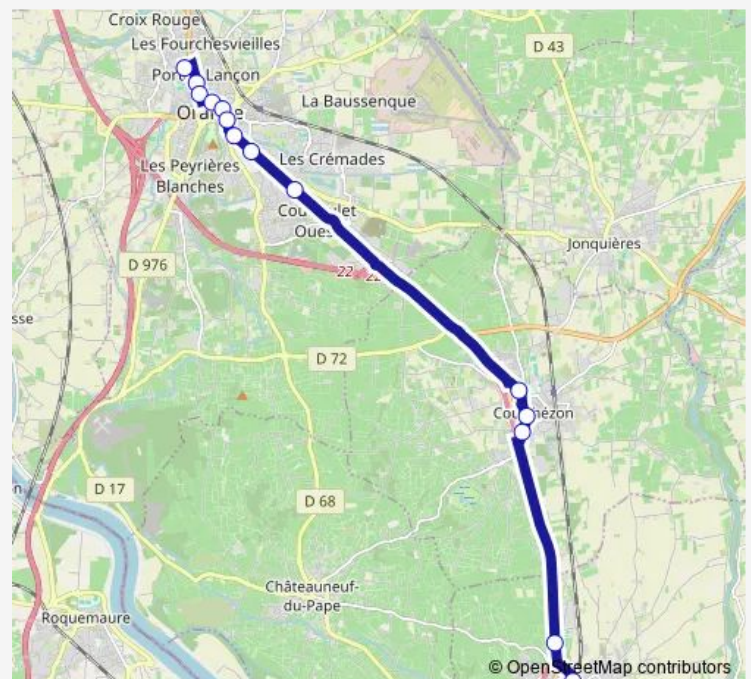

Direction

Collège Jean Giono — PEM Gare Routière

3 stops

[Open route schedule](#)

Collège Jean Giono

Caristie

PEM Gare Routière

Route schedule

Collège Jean Giono — PEM Gare Routière

Monday 17:10

Tuesday 17:10

Wednesday —

Thursday 17:10

Friday 17:10

Saturday —

Sunday —

Route info

Direction: Collège Jean Giono

Stops: 3

Trip Duration: 0 hour 15 min

Direction

Lotissement les Ramades — Lycée de l'Arc/Pkg du Bourbonnais

15 stops

[Open route schedule](#)