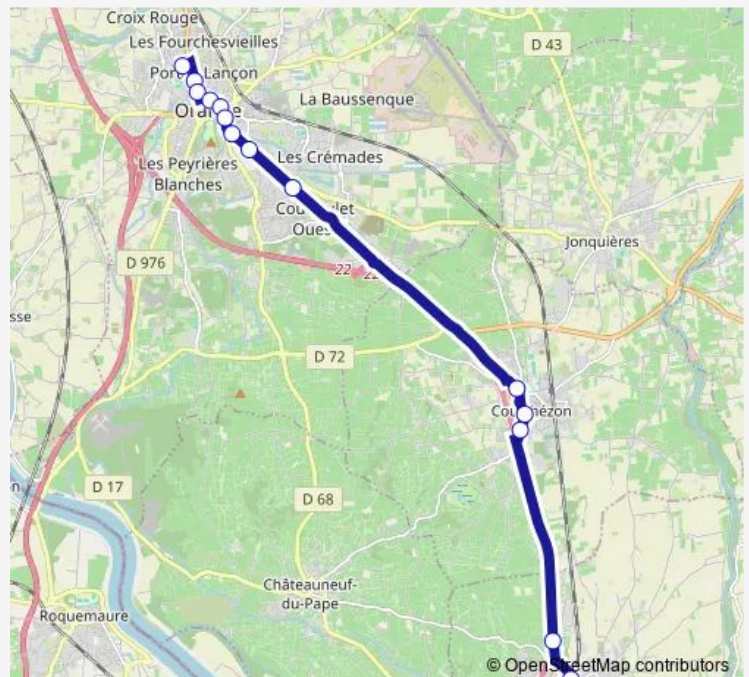

### Direction

Collège Jean Giono — PEM Gare Routière

3 stops

[Open route schedule](#)

Collège Jean Giono

Caristie

PEM Gare Routière

### Route schedule

Collège Jean Giono — PEM Gare Routière

Monday 17:10

Tuesday 17:10

Wednesday —

Thursday 17:10

Friday 17:10

Saturday —

### Route info

Direction: Collège Jean Giono

Stops: 3

Trip Duration: 0 hour 15 min