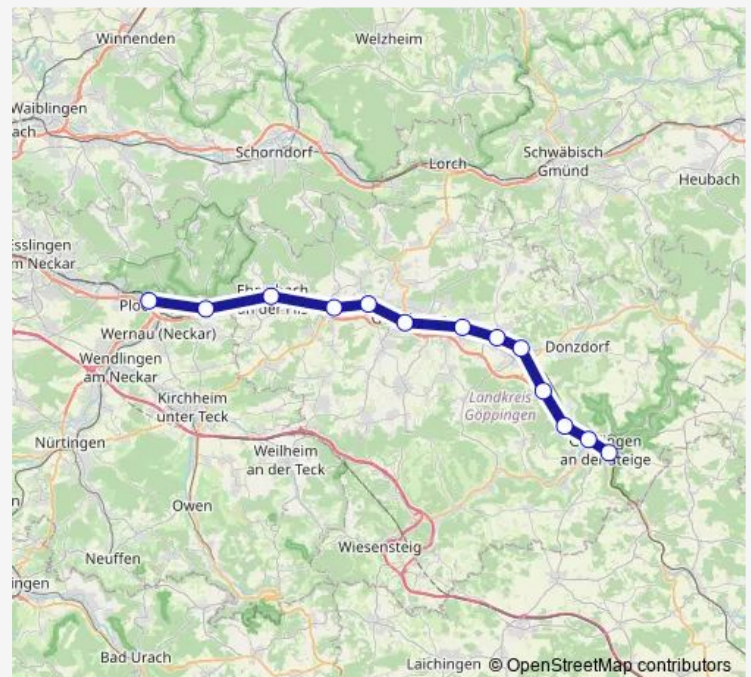

Urspring Abzw. Lonsee

Amstetten Bahnhof

Geislingen (Steige)

### Route schedule

Ulm ZOB — Geislingen (Steige)

Monday	—
Tuesday	—
Wednesday	—
Thursday	—
Friday	07:07
Saturday	—
Sunday	14:30

### Route info

Direction: Ulm ZOB

Stops: 7

Trip Duration: 1 hour 0 min

## Route info

Direction: Plochingen

Stops: 13

Trip Duration: 1 hour 45 min