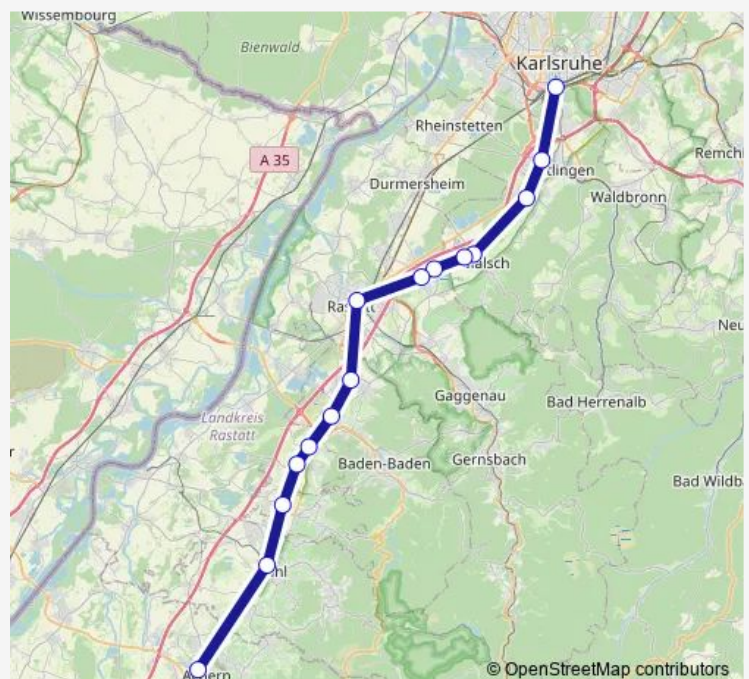

Bruchhausen (b. Ettlingen)

Malsch (Kr Karlsruhe)

Malsch Süd

Muggensturm Badese

Muggensturm

Rastatt Bahnhof

Baden-Baden Haueneberstein

Baden-Baden

Tuesday —

Wednesday —

Thursday —

Friday 00:13

Saturday 00:13-23:40

Sunday 01:02

Route info

Direction: Karlsruhe Hbf Südausgang

Stops: 15

Trip Duration: 2 hour 35 min

■ Sev

BusMaps

Direction

Achern — Rastatt Bahnhof

8 stops

[Open route schedule](#)

Route schedule

Achern — Rastatt Bahnhof

Monday	—
Tuesday	—
Wednesday	—
Thursday	—
Friday	—
Saturday	23:11
Sunday	—

Route info

Direction: Achern

Stops: 8

Trip Duration: 1 hour 23 min

Direction