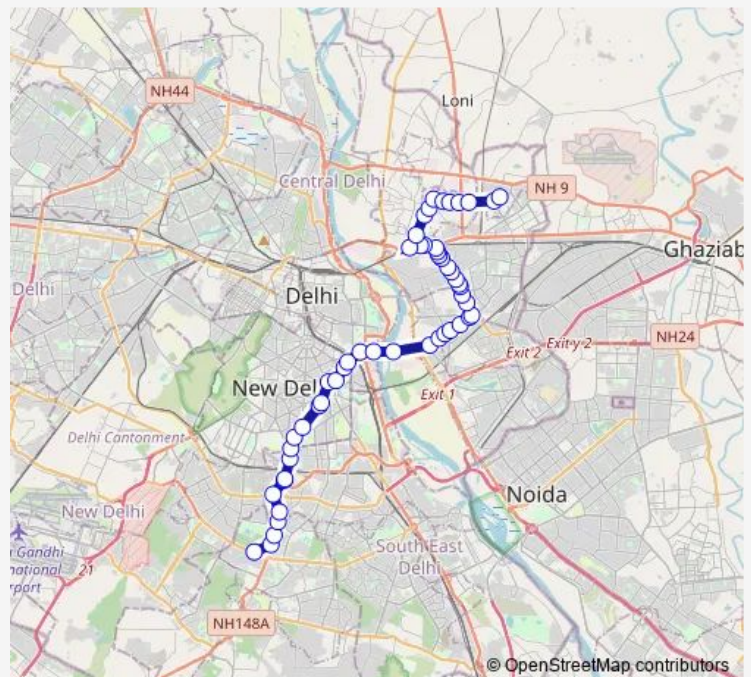

### Route schedule

Hauz Khas Terminal — Nand Nagari Terminal

Monday 08:45-21:55

Tuesday 08:45-21:55

Wednesday 08:45-21:55

Thursday 08:45-21:55

Friday 08:45-21:55

Saturday 08:45-21:55

### Route info

Direction: Hauz Khas Terminal

Stops: 52

Trip Duration: 1 hour 47 min

■ 335up

BusMaps

Laxmi Nagar Metro Station

Shakarpur