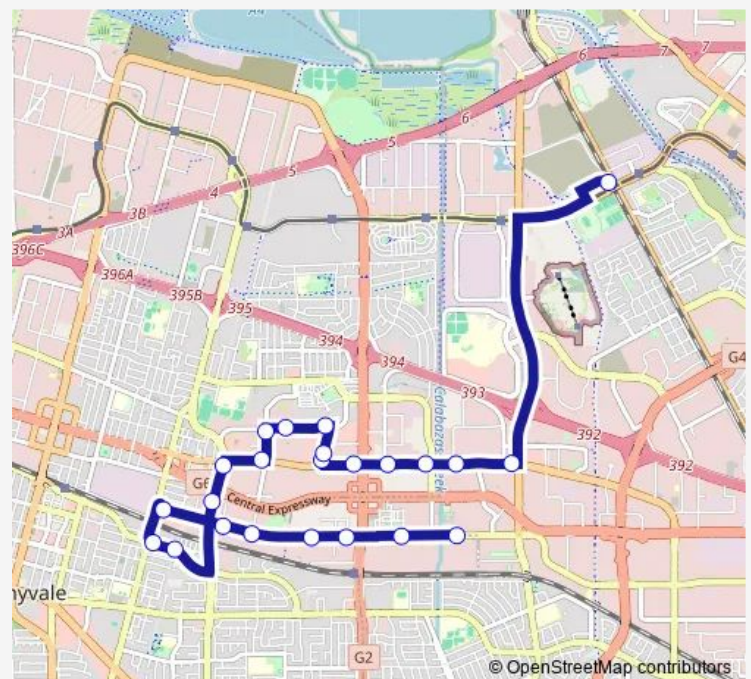

Thursday 06:06-09:28

Friday 06:06-09:28

Saturday —

Sunday —

Route info

Direction: Great America ACE Amtrak Station

Stops: 23

Trip Duration: 0 hour 32 min

ACE Gray — South Sunnyvale

Kifer & Copper

Kifer & Calabazas

Direction

Evelyn & Holly Terrace — Great America ACE Amtrak Station

14 stops

[Open route schedule](#)

Evelyn & Holly Terrace

Stops: 14

Trip Duration: 0 hour 39 min

Direction

Kifer & Oakmead Village — Great America ACE Amtrak Station

16 stops

[Open route schedule](#)

Kifer & Oakmead Village

Kifer & Copper

Santa Trinita & Kern

Arques & Lakeside

Arques & Oakmead

Scott & Garrett

Scott & Lakeside

Great America ACE Amtrak Station

Route schedule

Kifer & Oakmead Village — Great America ACE Amtrak Station