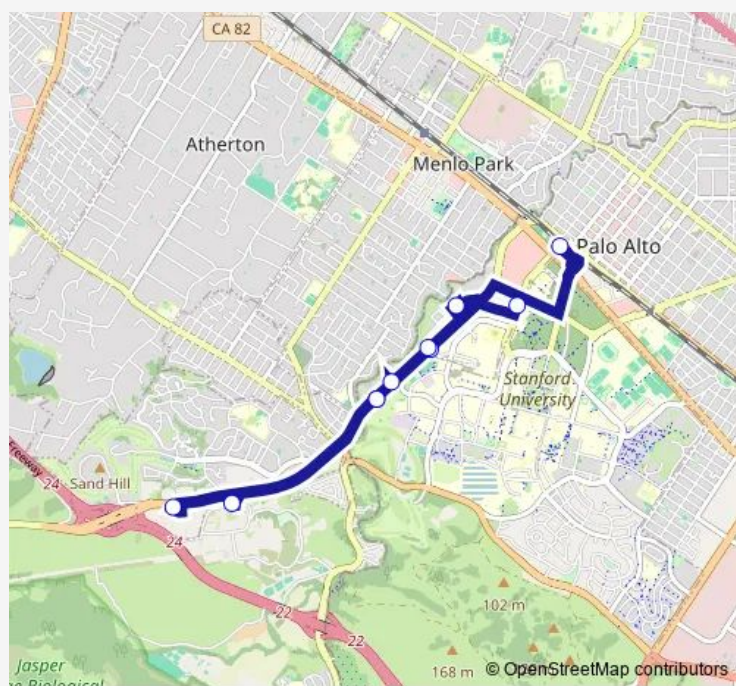

### Route schedule

On Sand Hill Road Across From Oak Creek Apartments —  
On Sand Hill Road Across From Oak Creek Apartments

Monday 06:50-09:01

Tuesday 06:50-09:01

Wednesday 06:50-09:01

Thursday 06:50-09:01

### Route info

Direction: On Sand Hill Road Across From Oak Creek  
Apartments

Stops: 10

Trip Duration: 0 hour 45 min

S Line

**Direction**

Rosewood Hotel — Rosewood Hotel

10 stops

[Open route schedule](#)

Rosewood Hotel

In Parking Lot @ Slac Main Gate (Restricted Access)

On Sand Hill Road Across From Oak Creek Apartments

On Sand Hill Road @ Pasteur Drive

On Quarry Road @ Psychiatry Building

## Route schedule

Rosewood Hotel — Rosewood Hotel

Monday	16:11-17:40
Tuesday	16:11-17:40
Wednesday	16:11-17:40
Thursday	16:11-17:40
Friday	16:11-17:40
Saturday	—
Sunday	—