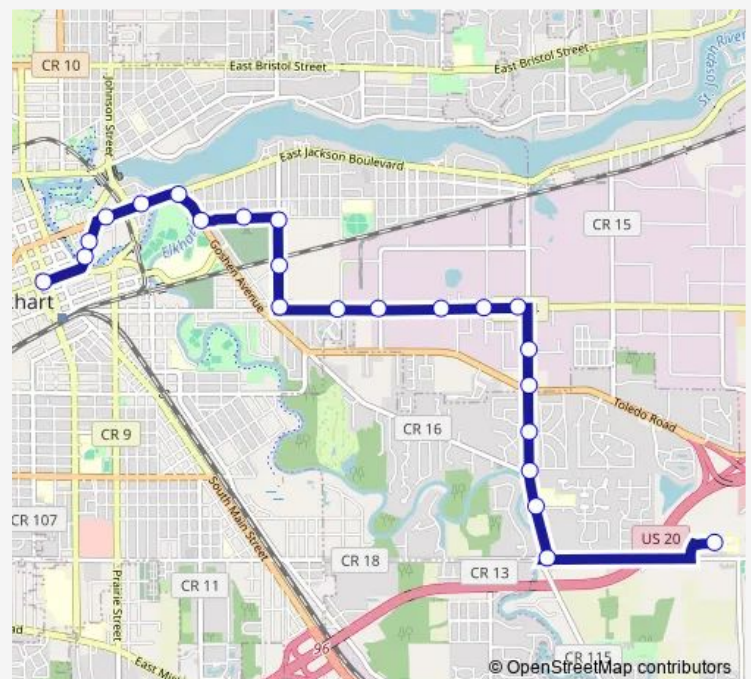

Jackson & Corona

Jackson & Easy Shopping Place

Elkhart & High

Route schedule

Ivy Tech — Transfer Center

Monday 05:36-18:36

Tuesday 05:36-18:36

Wednesday 05:36-18:36

Thursday 05:36-18:36

Friday 05:36-18:36

Saturday 05:36-18:36

Sunday —

Route info

Direction: Ivy Tech

Stops: 23

Trip Duration: 0 hour 21 min

35-Orange — Elkhart East

Elkhart & Nibco

Transfer Center

Direction

Transfer Center — Ivy Tech

30 stops

[Open route schedule](#)

Transfer Center

Sunday —

Route info

Direction: Transfer Center

Stops: 30

Trip Duration: 0 hour 35 min

Elkhart Library - Dunlap

CR 13 & River Manor

CR 13 & Wilshire