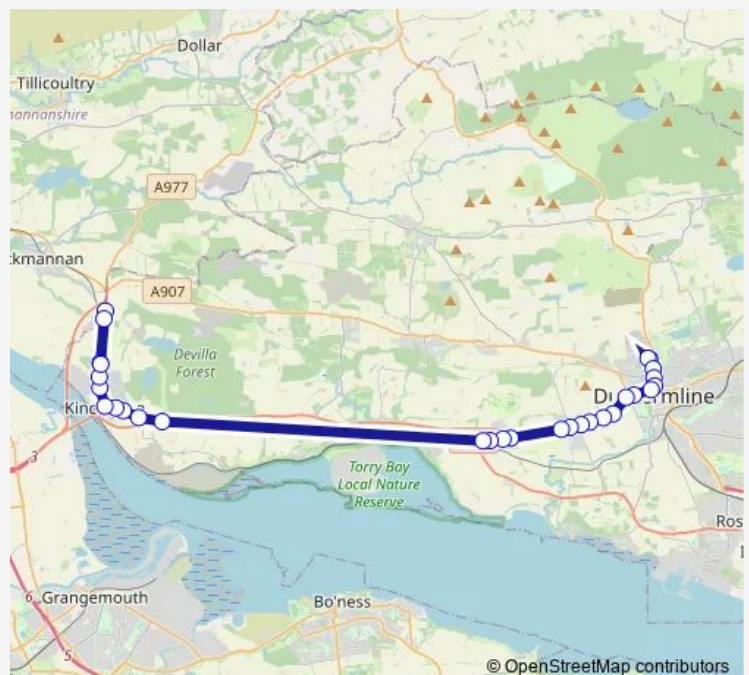

Bus QA17 Kincardine - Dunfermline Queen Anne High School

[Go to website](#)

Direction

undefined — undefined

0 stops

[Open route schedule](#)

Route schedule

undefined — undefined

Monday	08:13
Tuesday	08:13
Wednesday	08:13
Thursday	08:13
Friday	08:13
Saturday	—
Sunday	—

Route info

Direction:

Stops: 0

Trip Duration: — min

Direction

Queen Anne High School — Tulliallan Golf Course

29 stops

[Open route schedule](#)

Queen Anne High School

Queen Anne High School

Broomhead Drive

Victoria Street

Carnegie Centre

Old Fire Station

Maitland Street

Brandy Riggs

Muirside Grove

Glen Moriston Drive

Moorloch Road End

Westfield Access Road

Forth View

Dewar Avenue

High Street Stance B