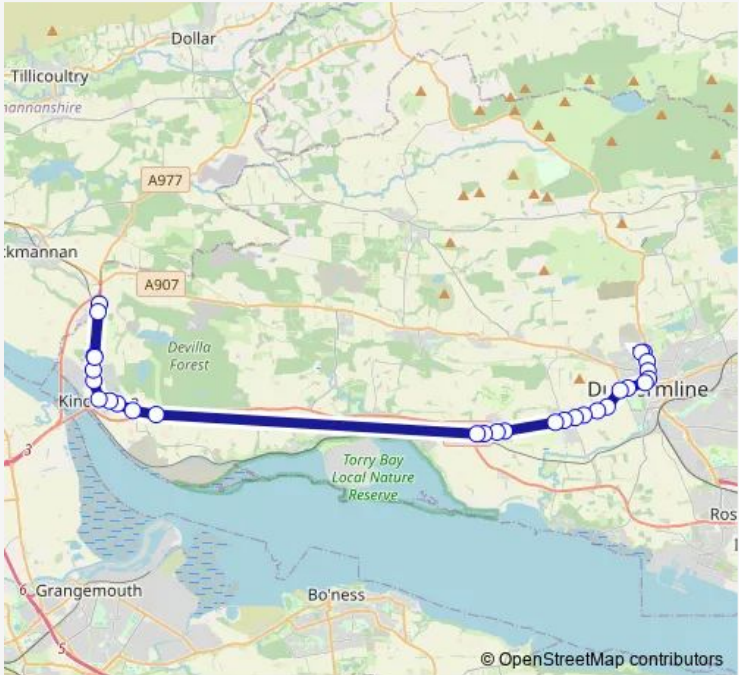

# Bus QA17 Kincardine - Dunfermline Queen Anne High School

[Go to website](#)

**Direction**  
 High Street Stance B — Queen Anne High School  
 28 stops  
[Open route schedule](#)

- High Street Stance B
- Kilbagie Street
- Kirk Brae
- Tulliallan Golf Course
- West Lodge
- Road End
- Tulliallan Golf Course
- Kirk Brae
- Kilbagie Street
- Dewar Avenue
- Forth View
- Westfield Access Road
- Moorloch Road End
- Glen Moriston Drive
- Muirside Grove
- Brandy Riggs
- War Memorial
- Douglas Drive
- Beechwood
- Lyne Grove
- Urquhart

■ QA17 — Kincardine - Dunfermline Queen Anne High School **BusMaps**

Urquhart Farm

Urquhart Crescent

Maitland Street

Carnegie Centre

Victoria Street

Broomhead Drive

Queen Anne High School

## Direction

Queen Anne High School — Tulliallan Golf Course

29 stops

[Open route schedule](#)

Queen Anne High School

Queen Anne High School

Broomhead Drive

Victoria Street

Lundin Road

Douglas Drive

War Memorial

Brandy Riggs

Muirside Grove

Glen Moriston Drive

Moorloch Road End

Westfield Access Road