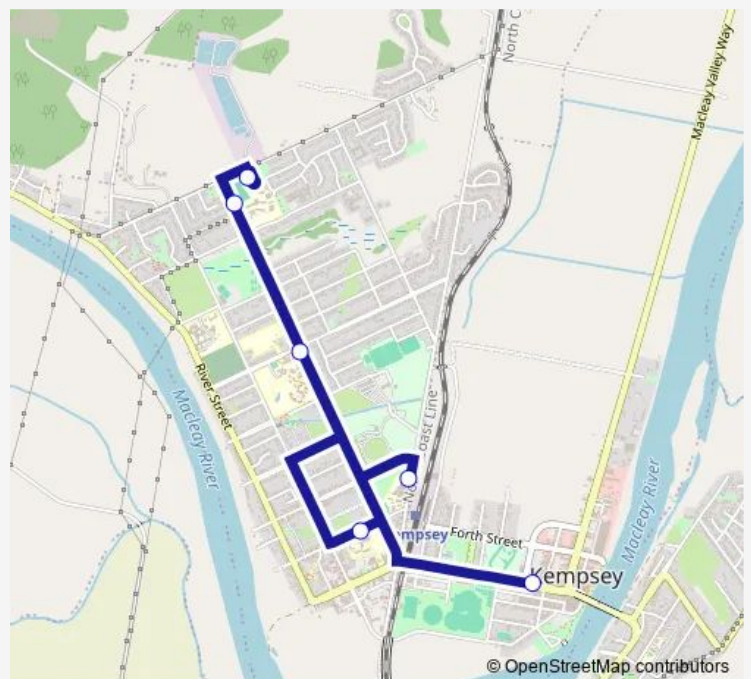

School Bus S611 St Joseph's Primary to Kempsey

[Go to website](#)

Direction

St Joseph's Primary School, Kemp St — Belgrave St After Stuart St

6 stops

[Open route schedule](#)

St Joseph's Primary School, Kemp St

Kempsey West Public School, Marsh St

Kempsey High School, Sea St

St Paul's College

St Paul's College, Sea St

Belgrave St After Stuart St

Route schedule

St Joseph's Primary School, Kemp St — Belgrave St After Stuart St

Monday	15:42
Tuesday	15:42
Wednesday	15:42
Thursday	15:42
Friday	15:42
Saturday	—
Sunday	—

Route info

Direction: St Joseph's Primary School, Kemp St

Stops: 6

Trip Duration: 0 hour 15 min

S611 — St Joseph's Primary to Kempsey