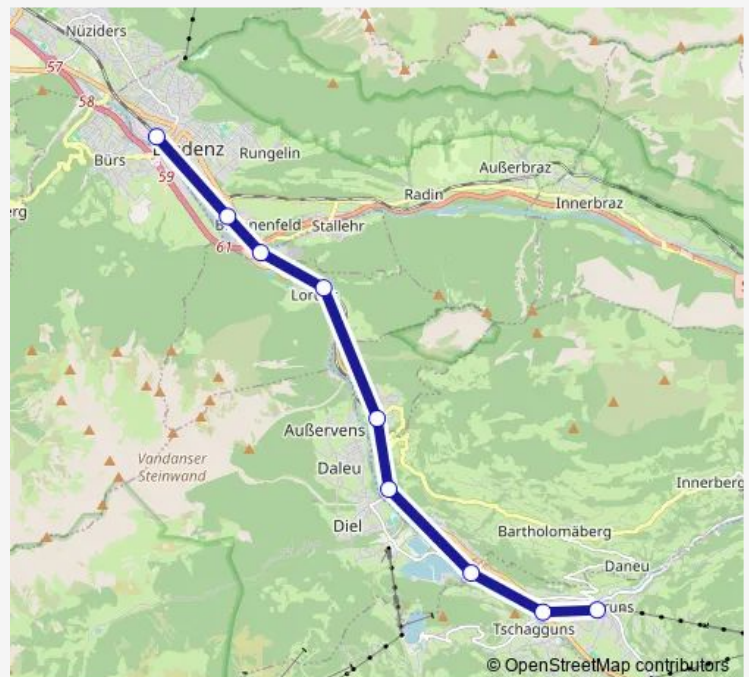

### Route info

Direction: Schruns

Stops: 9

Trip Duration: 0 hour 19 min

S