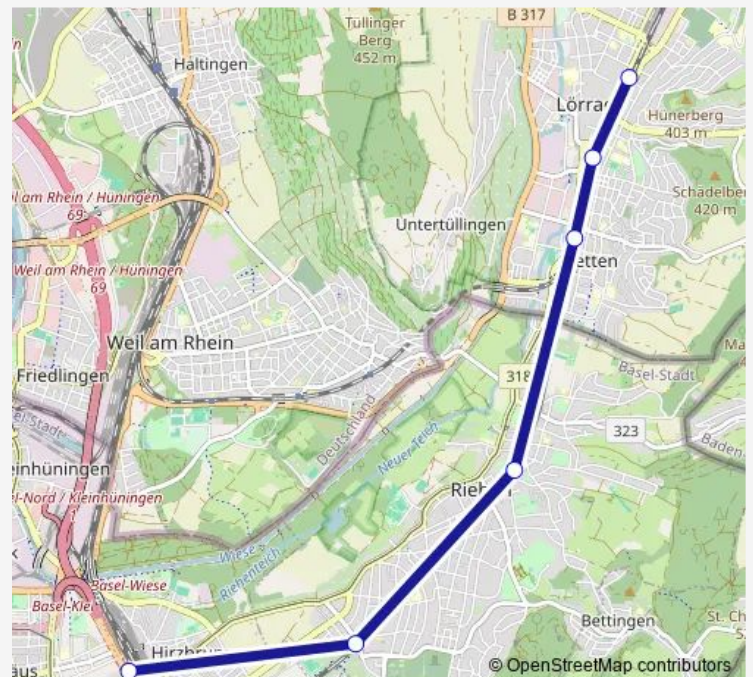

Suburban Railway S

[Go to website](#)

Direction

Lörrach Hbf — Basel Bad Bf

6 stops

[Open route schedule](#)

Lörrach Hbf

Lörrach Museum/Burghof

Lörrach-Stetten

Riehen

Riehen Niederholz

Basel Bad Bf

Route schedule

Lörrach Hbf — Basel Bad Bf

Monday —

Tuesday —

Wednesday 00:09

Thursday 00:09

Friday 00:09-00:14

Saturday 00:09

Sunday —

Route info

Direction: Lörrach Hbf

Stops: 6

Trip Duration: 0 hour 10 min

S

S Suburban Railway time schedules and route maps are available in an offline PDF at busmaps.com. Use the busmaps.com website to see live bus times, train schedule or subway schedule, and step-by-step directions for all public transit in Loerrach