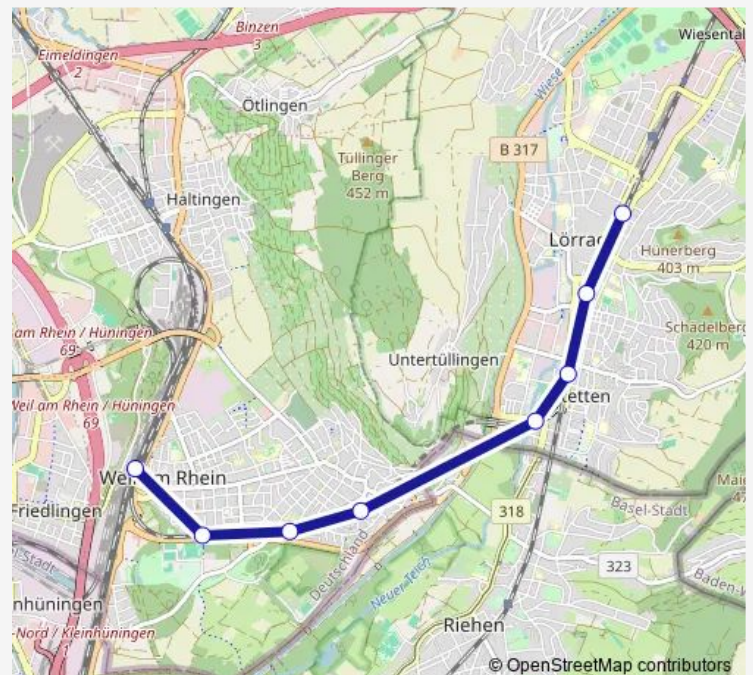

### Direction

Lörrach Hbf — Weil am Rhein

4 stops

[Open route schedule](#)

Lörrach Hbf

Lörrach Museum/Burghof

Lörrach-Stetten

Weil am Rhein

### Route info

Direction: Lörrach Hbf

Stops: 4

Trip Duration: 0 hour 7 min

## Route info

Direction: Weil am Rhein

Stops: 8

Trip Duration: 0 hour 10 min

## Route info

Direction: Weil am Rhein

Stops: 8

Trip Duration: 0 hour 10 min

**Direction**

undefined — undefined

0 stops

[Open route schedule](#)**Route schedule**