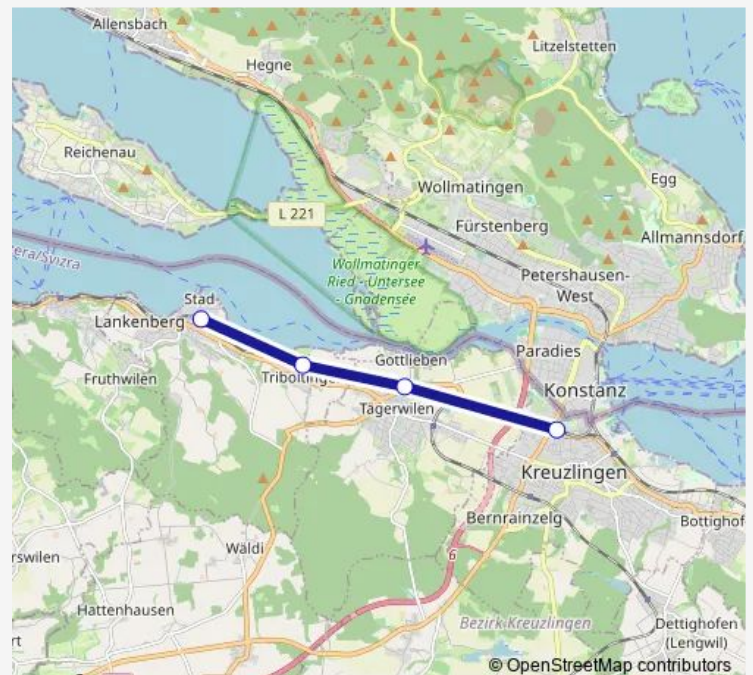

Suburban Railway S

[Go to website](#)

Direction

Ermatingen — Kreuzlingen

4 stops

[Open route schedule](#)

Ermatingen

Triboltingen

Tägerwilen-Gottlieben

Kreuzlingen

Route schedule

Ermatingen — Kreuzlingen

Monday	—
Tuesday	—
Wednesday	—
Thursday	—
Friday	—
Saturday	—
Sunday	16:19

Route info

Direction: Ermatingen

Stops: 4

Trip Duration: 0 hour 13 min

S

Direction

Ermatingen — Konstanz

5 stops

[Open route schedule](#)

Ermatingen

Triboltingen

Stops: 5

Trip Duration: 0 hour 13 min

Direction

Kreuzlingen — Ermatingen

4 stops

[Open route schedule](#)

Kreuzlingen

Tägerwilen-Gottlieben