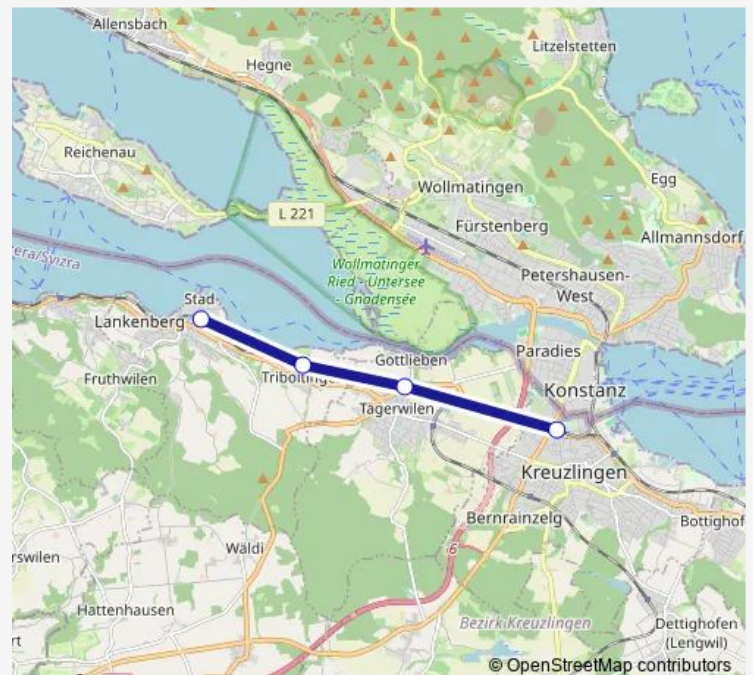

Suburban Railway S

[Go to website](#)

Direction

Ermatingen — Kreuzlingen

4 stops

[Open route schedule](#)

Ermatingen

Triboltingen

Tägerwilen-Gottlieben

Kreuzlingen

Route schedule

Ermatingen — Kreuzlingen

Monday	—
Tuesday	—
Wednesday	—
Thursday	—
Friday	—
Saturday	—
Sunday	16:19

Route info

Direction: Ermatingen

Stops: 4

Trip Duration: 0 hour 13 min

■ S

Direction

Ermatingen — Konstanz

5 stops

[Open route schedule](#)

Ermatingen

Triboltingen

Stops: 5

Trip Duration: 0 hour 13 min

Direction

Kreuzlingen — Ermatingen

4 stops

[Open route schedule](#)

Kreuzlingen

Tägerwilen-Gottlieben