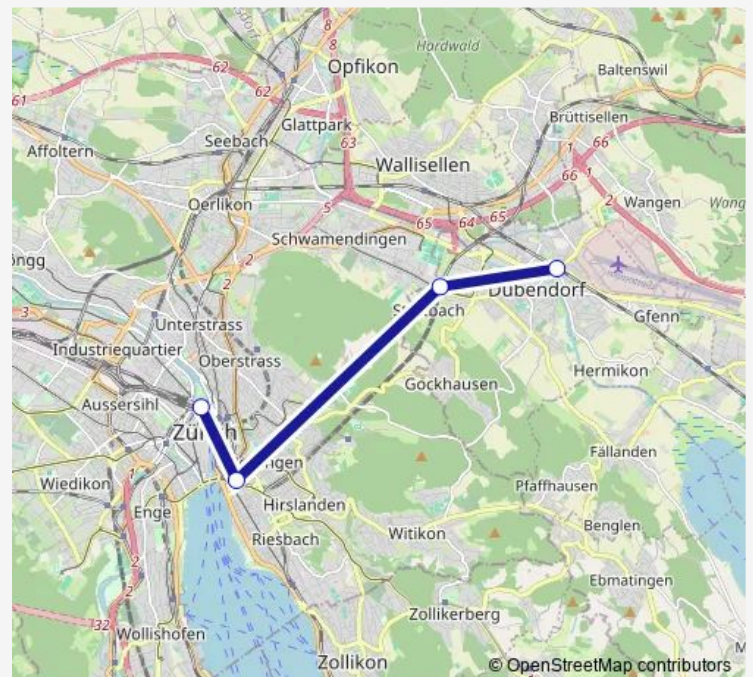

Direction

Zürich Hb — Dübendorf

4 stops

[Open route schedule](#)

Zürich Hb

Zürich Stadelhofen

Stettbach

Dübendorf

Route schedule

Zürich Hb — Dübendorf

Monday	—
Tuesday	—
Wednesday	—
Thursday	—
Friday	—
Saturday	24:24 ⁺¹
Sunday	24:24 ⁺¹

Route info

Direction: Zürich Hb

Stops: 4

Trip Duration: 0 hour 10 min

S Rail time schedules and route maps are available in an offline PDF at busmaps.com. Use the busmaps.com website to see live bus times, train schedule or subway schedule, and step-by-step directions for all public transit in Zurich