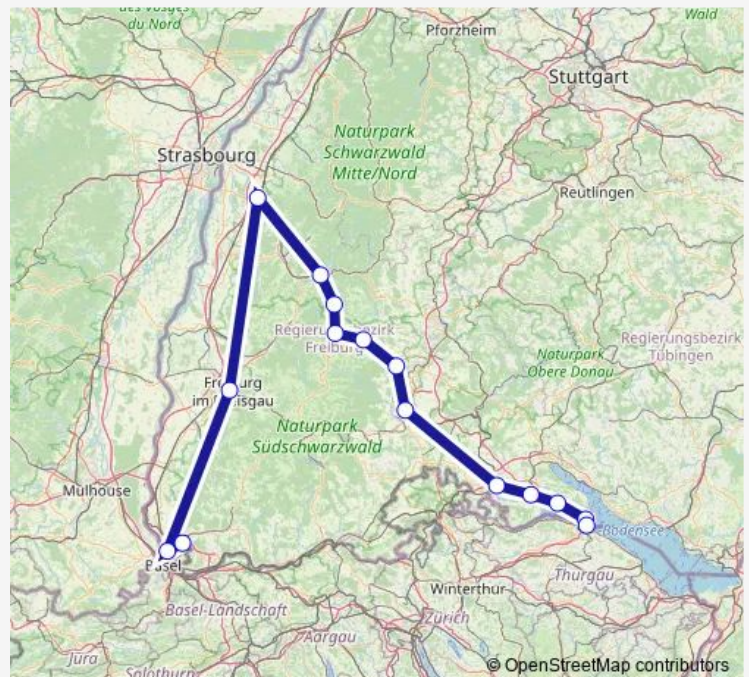

Direction

Lörrach Hbf — Konstanz

15 stops

[Open route schedule](#)

Lörrach Hbf

Weil am Rhein

Freiburg(Breisgau) Hbf

Offenburg

Allensbach

Konstanz-Petershausen

Konstanz

Route schedule

Lörrach Hbf — Konstanz

Monday —

Tuesday —

Wednesday —

Thursday —

Friday —

Saturday 06:42

Sunday —

Route info

Direction: Lörrach Hbf

Stops: 15

Trip Duration: 5 hour 2 min