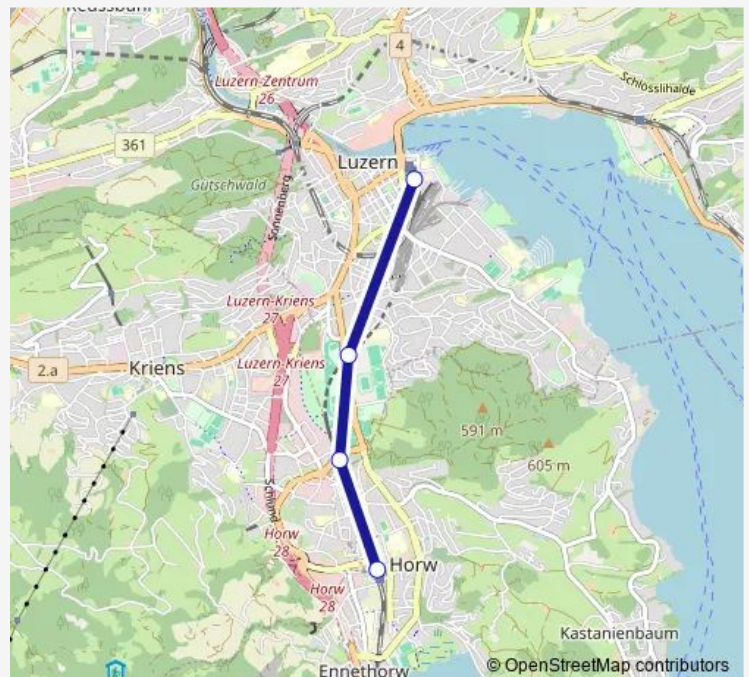

### Direction

Horw — Luzern

4 stops

[Open route schedule](#)

Horw

Kriens Mattenhof

Luzern Allmend/Messe

Luzern

### Route schedule

Horw — Luzern

Monday	05:14-00:56 <sup>+1</sup>
Tuesday	05:14-00:56 <sup>+1</sup>
Wednesday	05:14-00:56 <sup>+1</sup>
Thursday	05:14-00:56 <sup>+1</sup>
Friday	05:14-00:56 <sup>+1</sup>
Saturday	—
Sunday	—

### Route info

Direction: Horw

Stops: 4

Trip Duration: 0 hour 9 min

## Route info

Direction: Horw

Stops: 4

Trip Duration: 0 hour 9 min

**Direction**

Luzern — Horw

4 stops

[Open route schedule](#)