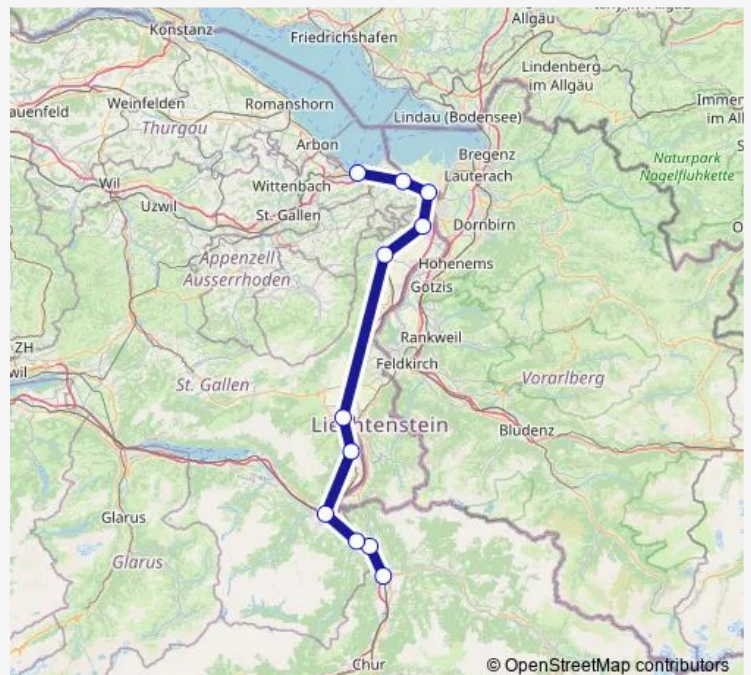

Saturday —

Sunday 00:23

Route info

Direction: Landquart

Stops: 11

Trip Duration: 1 hour 4 min

Direction

Landquart — Rorschach

11 stops

[Open route schedule](#)

Landquart

Maienfeld

Bad Ragaz

Sargans

Sevelen

Buchs Sg

Altstätten Sg

Heerbrugg

St. Margrethen Sg

Rheineck

Rorschach

Route schedule

Landquart — Rorschach

Monday	—
Tuesday	—
Wednesday	—
Thursday	—
Friday	—
Saturday	00:23
Sunday	—

Route info

Direction: Landquart

Stops: 11

Trip Duration: 1 hour 4 min

Direction

Landquart — Rorschach

11 stops

[Open route schedule](#)