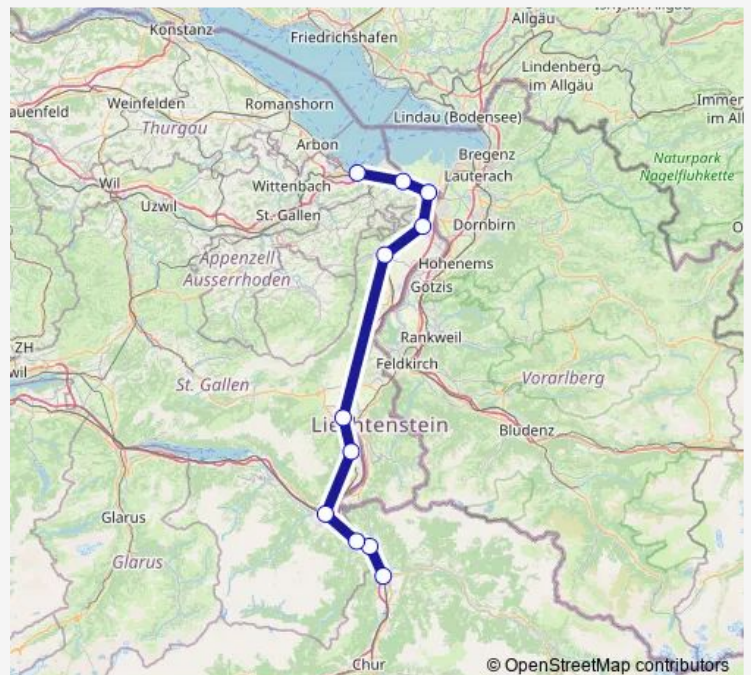

Rorschach

Route schedule

Landquart — Rorschach

Monday —

Tuesday —

Wednesday 00:23

Thursday 00:23

Friday 00:23

Saturday 00:23

Sunday —

Route info

Direction: Landquart

Stops: 11

Trip Duration: 1 hour 4 min

Direction

Landquart — Rorschach

11 stops

[Open route schedule](#)

Landquart

Maienfeld

Bad Ragaz

Sargans

Sevelen

Buchs Sg

Altstätten Sg

Heerbrugg

St. Margrethen Sg

Rheineck

Rorschach

Route schedule

Landquart — Rorschach

Monday	—
Tuesday	—
Wednesday	—
Thursday	—
Friday	—
Saturday	—
Sunday	00:23