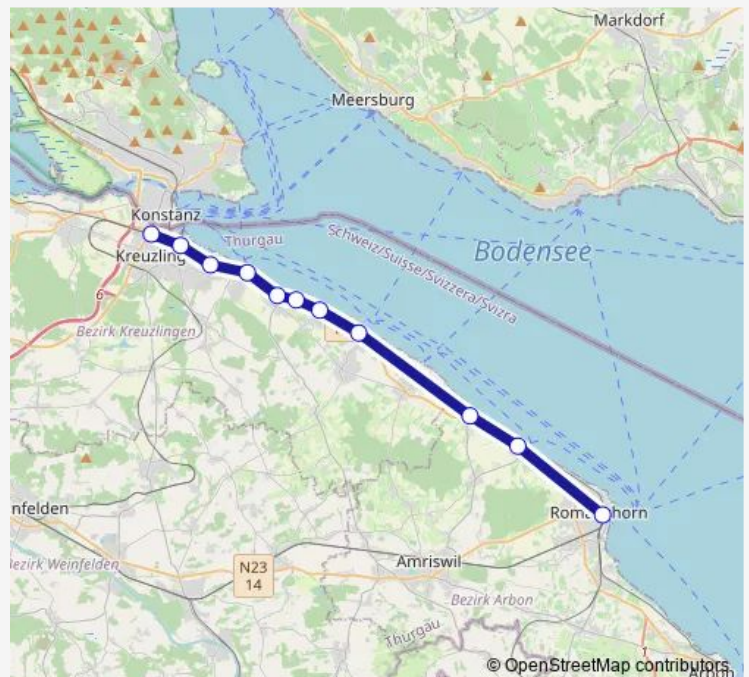

Suburban Railway S

[Go to website](#)**Direction**

Kreuzlingen — Romanshorn

11 stops

[Open route schedule](#)

Kreuzlingen

Kreuzlingen Hafen

KurZRickenbach Seepark

Sunday 00:05

Route info

Direction: Kreuzlingen

Stops: 11

Trip Duration: 0 hour 30 min

■ S

Direction

Steckborn — St. Gallen

18 stops

[Open route schedule](#)

Steckborn

Berlingen

Mannenbach-Salenstein

Ermatingen

Triboltingen

Tägerwilen-Gottlieben

Saturday

22:40

Sunday

—

Route info

Direction: Steckborn

Stops: 18

Trip Duration: 1 hour 16 min