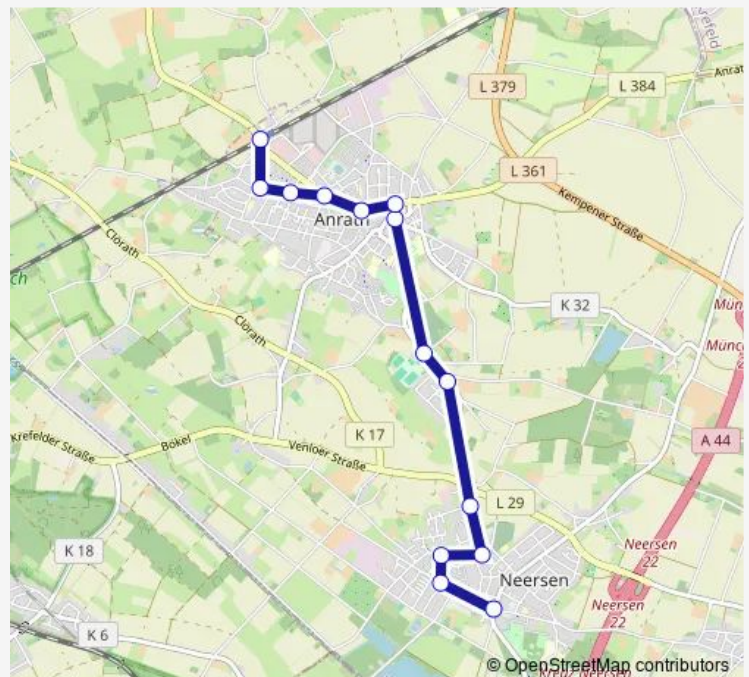

### Route schedule

Willich Anrath Bf — Wil. Neersen A. Schloss

Monday 06:12-20:12

Tuesday 06:12-20:12

Wednesday 06:12-20:12

Thursday 06:12-20:12

Friday 06:12-20:12

Saturday 07:12-20:12

### Route info

Direction: Willich Anrath Bf

Stops: 14

Trip Duration: 0 hour 17 min

## Route info

Direction: Willich-Anr. Johannesstr.

Stops: 22

Trip Duration: 0 hour 24 min