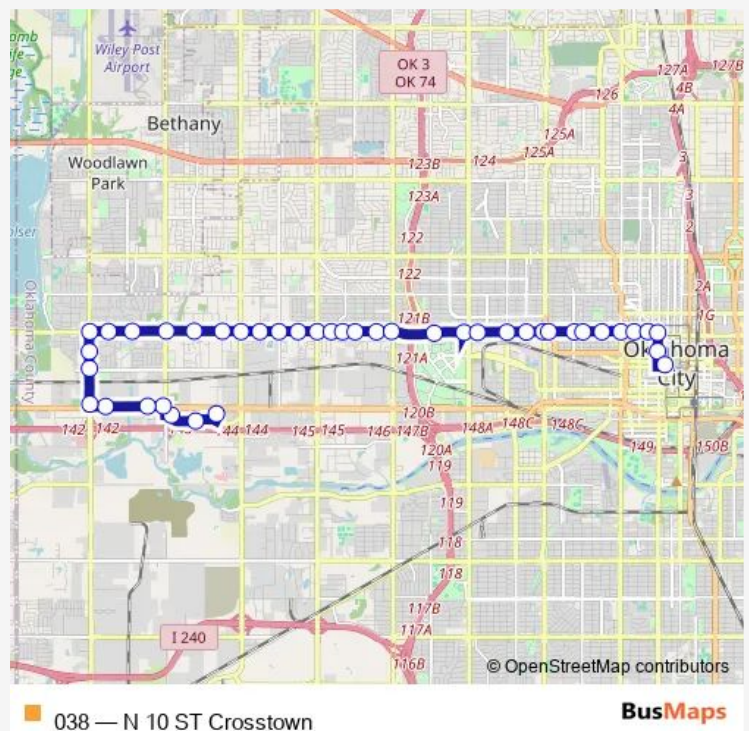

NW 10th ST @ Evan Hale Rd

NW 10th ST @ Meridian Ave

NW 10th ST @ Virginia Dr

Route schedule

S Greenfield Center DR @ W Reno Ave — Transit Center BAY B

Monday 05:47-18:47

Tuesday 05:47-18:47

Wednesday 05:47-18:47

Thursday 05:47-18:47

Friday 05:47-18:47

Saturday 06:47-16:47

Sunday 06:47-16:47

Route info

Direction: S Greenfield Center DR @ W Reno Ave

Stops: 41

Trip Duration: 0 hour 43 min

NW 10th ST @ Vermont Ave

NW 10th ST @ Tulsa

NW 10th ST @ Lackey Ave

NW 10th ST @ N Portland Ave

NW 10th ST @ Eighty Niner Dr

NW 10th ST @ MAY Ave

NW 10th ST @ N Ross Ave

NW 10th ST @ N Villa Ave

NW 10th & Dewey

Walker AVE @ NW 10th St

N Walker AVE @ NW 7TH St

Transit Center BAY B

Direction

Transit Center BAY B — S Greenfield Center DR @ W Reno Ave

46 stops

[Open route schedule](#)