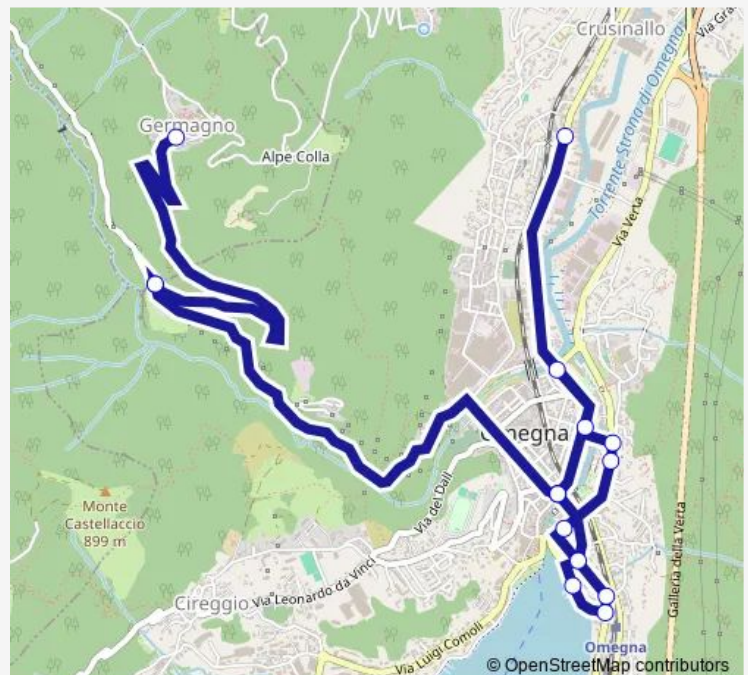

Verta

Omegna - Incrocio VIA DI DIO - Coop

Omegna - VIA Fratelli DI DIO - Ponte - VIA Ferriere

Crusinallo - Agip

Omegna - Piazza Beltrami

### Route schedule

Omegna - Piazza Beltrami — Omegna - Piazza Beltrami

Monday 07:20

Tuesday 07:20

Wednesday 07:20

Thursday 07:20

Friday 07:20

Saturday 07:20

### Route info

Direction: Omegna - Piazza Beltrami

Stops: 16

Trip Duration: 0 hour 40 min

038 — Omegna - Germagno

**Direction**

Omegna - Piazza Beltrami — Omegna - Piazza Beltrami

13 stops

Monday 12:55

Tuesday 12:55

Wednesday 12:55

Thursday 12:55

Friday 12:55

Saturday 12:55

Sunday —

**Route info**