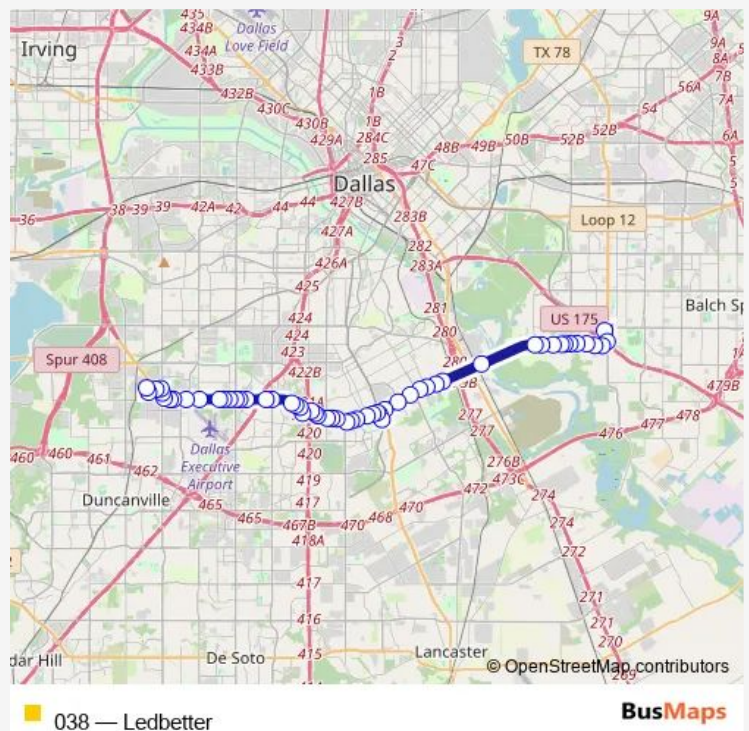

### Route schedule

Buckner Station — Joseph Hardin @ Country Creek - N - Mb

Monday 03:50-01:00<sup>+1</sup>

Tuesday 03:50-01:00<sup>+1</sup>

Wednesday 03:50-01:00<sup>+1</sup>

Thursday 03:50-01:00<sup>+1</sup>

### Route info

Direction: Buckner Station

Stops: 56

Trip Duration: 0 hour 52 min

Ledbetter Station

Ledbetter @ Denley - W - Ns

Ledbetter @ Kildare - W - Ns

Ledbetter @ Frio - W - Ns