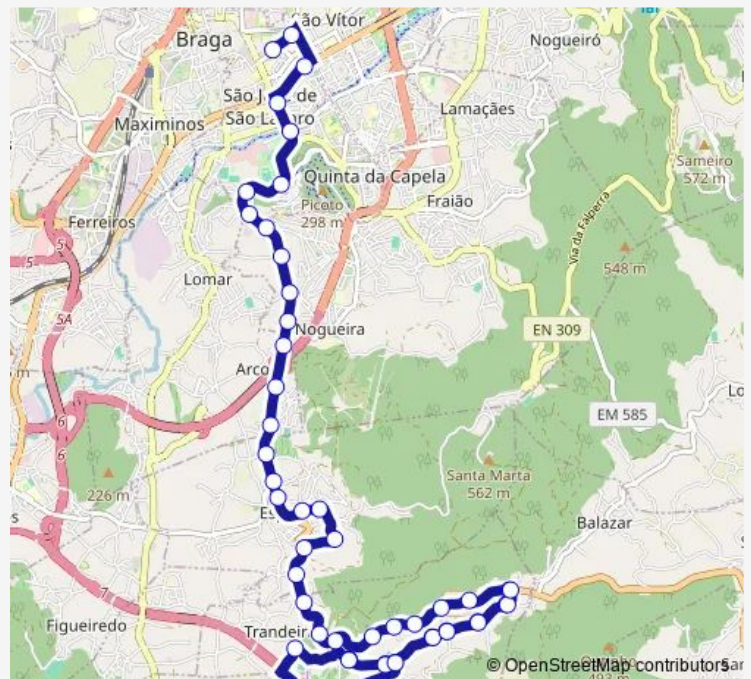

Thursday —

Friday 19:00

Saturday —

Sunday —

Route info

Direction: Morreira (Nova Portela I)

Stops: 42

Trip Duration: 0 hour 35 min