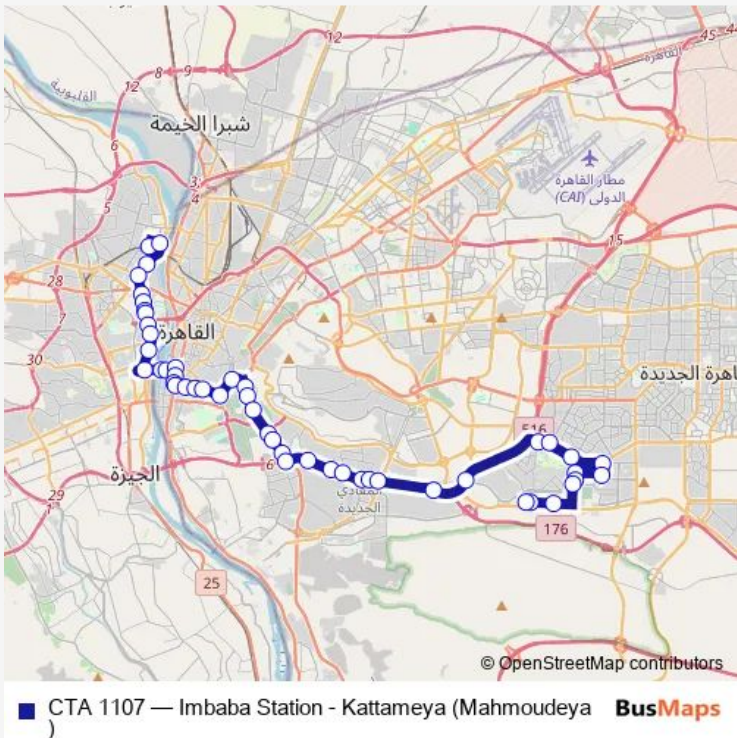

Bus CTA 1107 Imbaba Station - Kattameya (Mahmoudeya)

[Go to website](#)

Direction
 Mahmoudeya Station — Imbaba
 47 stops
[Open route schedule](#)

- Mahmoudeya Station
- Union Housing Al Nasr (Kattameya)
- Kattameya Church
- Al Wehda Square
- Al Shabab Entrance (5th Settlement)
- Arabella Square
- Gamal Abd Al Nasser Square (5th Settlement)
- 5th Settlement Authority
- West Golf (Kattameya)
- Nissan (Kattameya)
- Total (Kattameya)
- Baron Mall Pedestrian Bridge (Ring Rd.)
- Carrefour Maadi (Ring Rd.)
- Wataneya Gas Station (Kattameya Ring Rd.)
- Cairo Economic Court (Ring Rd.)
- Masaken Al Kendy
- Autostrad & Al Moneeb Axis
- Leather and Tanning Company (Autostrad)
- Al Magzar Al Aali (Autostrad)
- Al Imam Al Shafei Cemeteries (Autostrad)
- Al Khelaa St.

Route schedule
 Mahmoudeya Station — Imbaba

Monday	10:00
Tuesday	10:00
Wednesday	10:00
Thursday	10:00
Friday	10:00
Saturday	10:00
Sunday	10:00

Route info
 Direction: Mahmoudeya Station
 Stops: 47
 Trip Duration: 1 hour 50 min

Al Farag Butchery (Magra Al Oyouun)

Madbah (Magra Al Oyouun)

Al Moqattam Hospital

Magra Al Oyouun (Salah Salem)

Al Sayeda Aisha Station

Autostrad Entrance from Al Abageyya

Al Khelaa St.

Route schedule

Route info

Direction: Imbaba

Stops: 49

Trip Duration: 1 hour 44 min

Al Imam Al Shafei Cemeteries (Autostrad)

Al Magzar Al Aali (Autostrad)

Leather and Tanning Company (Autostrad)

Autostrad & Al Moneeb Axis