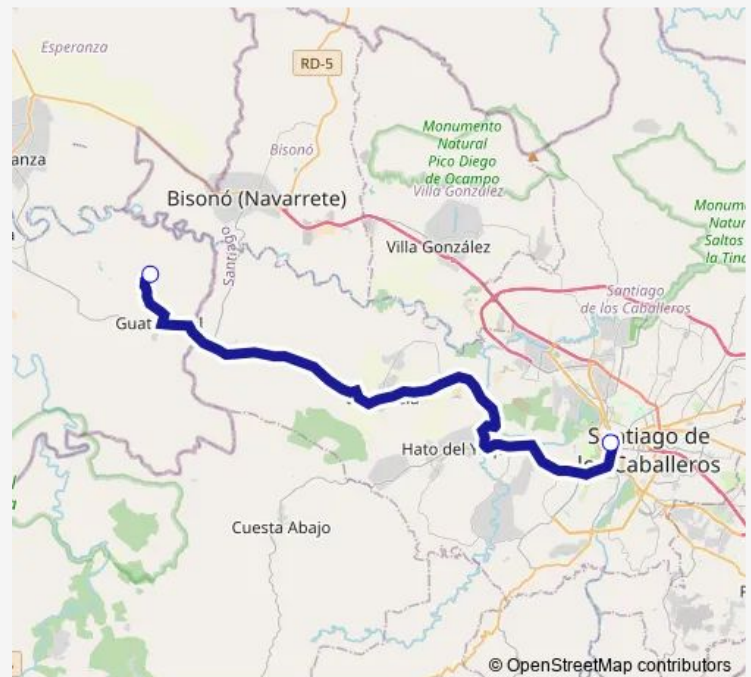

Bus Int 7 Ruta Santiago-Jinamagao

[Go to website](#)**Direction**

Terminal Jinamagao 1 — Terminal Santiago 38

2 stops

[Open route schedule](#)

Terminal Jinamagao 1

Terminal Santiago 38

Route schedule

Terminal Jinamagao 1 — Terminal Santiago 38

Monday	06:00
Tuesday	06:00
Wednesday	06:00
Thursday	06:00
Friday	06:00
Saturday	06:00
Sunday	06:00

Route info

Direction: Terminal Jinamagao 1

Stops: 2

Trip Duration: 0 hour 32 min

■ Int 7 — Ruta Santiago-Jinamagao

BusMaps

Direction

Terminal Santiago 38 — Terminal Jinamagao 1

2 stops

[Open route schedule](#)

Terminal Santiago 38

Terminal Jinamagao 1

Route schedule

Terminal Santiago 38 — Terminal Jinamagao 1

Monday	06:00
Tuesday	06:00
Wednesday	06:00
Thursday	06:00
Friday	06:00
Saturday	06:00
Sunday	06:00

Route info

Direction: Terminal Santiago 38

Stops: 2