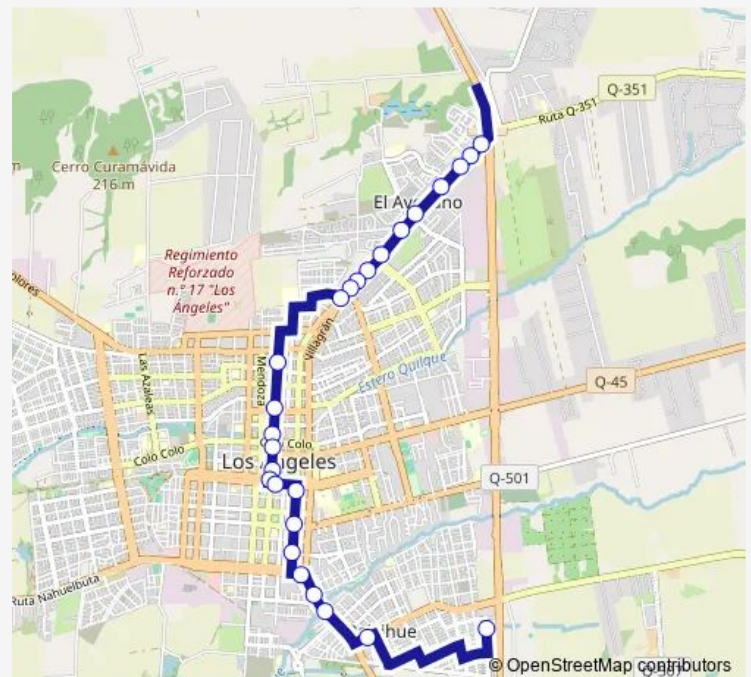

Valdivia / Tucapel

Valdivia / Colo Colo

Valdivia / Lautaro

Valdivia / Ricardo Vicuna

Valdivia / Avenida Ricardo Vicuna Sur

Ricardo Vicuna / Bernado O Higgins

Freire / Bulnes

Freire / P. Lynch

Freire / Eleuterio Ramirez

Route schedule

Sor Vicenta / Pto. Seco — Oriente / Lima

Monday 07:47-19:47

Tuesday 07:47-19:47

Wednesday 07:47-19:47

Thursday 07:47-19:47

Friday 07:47-19:47

Saturday 07:47-19:47

Sunday 07:47-19:47

Route info

Direction: Sor Vicenta / Pto. Seco

Stops: 26

Trip Duration: 0 hour 27 min

C26V2_R — Paillihue

Vicuna Mackenna / Los Carrera

Los Carrera / Maria Auxiliadora

Los Carrera / Edmundo Arellano

Francisco Encina / Santiago Barrera

Oriente / Lima

C26V2_R Bus time schedules and route maps are available in an offline PDF at busmaps.com. Use the busmaps.com website to see live bus times, train schedule or subway schedule, and step-by-step directions for all public transit in Los Angeles