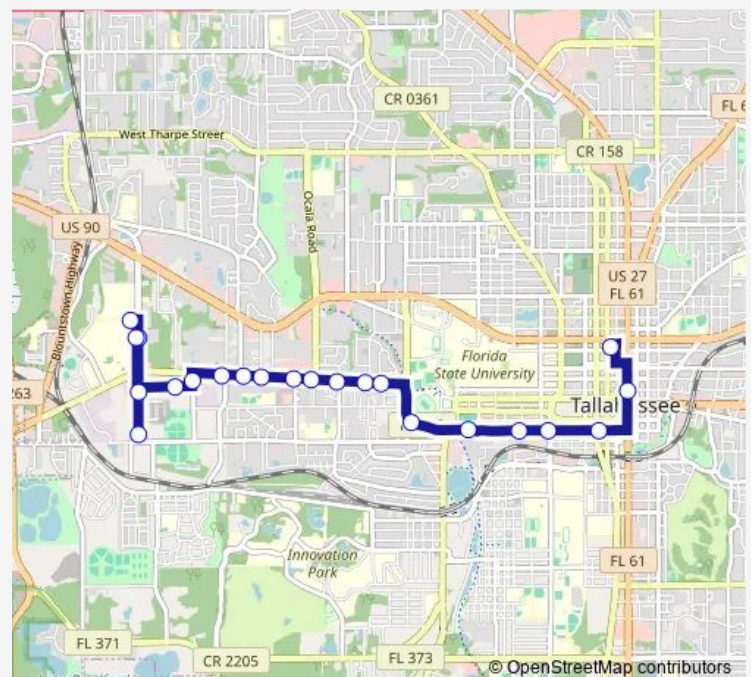

Gaines AT Bronough Eb

Monroe ST AT Jefferson Nb

Route schedule

Appleyard DR AT Starmetro Nb — Plaza Gate 21

Monday	19:02-21:02
Tuesday	19:02-21:02
Wednesday	19:02-21:02
Thursday	19:02-21:02
Friday	19:02-21:02
Saturday	19:00-21:00
Sunday	—

Route info

Direction: Appleyard DR AT Starmetro Nb

Stops: 22

Trip Duration: 0 hour 24 min

Direction

Plaza Gate 21 — Appleyard DR AT Starmetro Nb

34 stops

[Open route schedule](#)

Plaza Gate 21

N Monroe ST W Park AVE Sb

N Monroe ST W Jefferson ST Sb

S Monroe ST W Gaines St

S Bronough ST AT Gaines ST Sb

S Bronough ST AT W Harrison ST Sb

Palmer AVE AT Hudson ST Wb

W Palmer AVE S Martin Luther King Blvd

Friday 19:30-21:30

Saturday 19:30-21:30

Sunday —

Route info

Direction: Plaza Gate 21

Stops: 34

Trip Duration: 0 hour 30 min

Jackson Bluff RD AT Hayden RD Wb