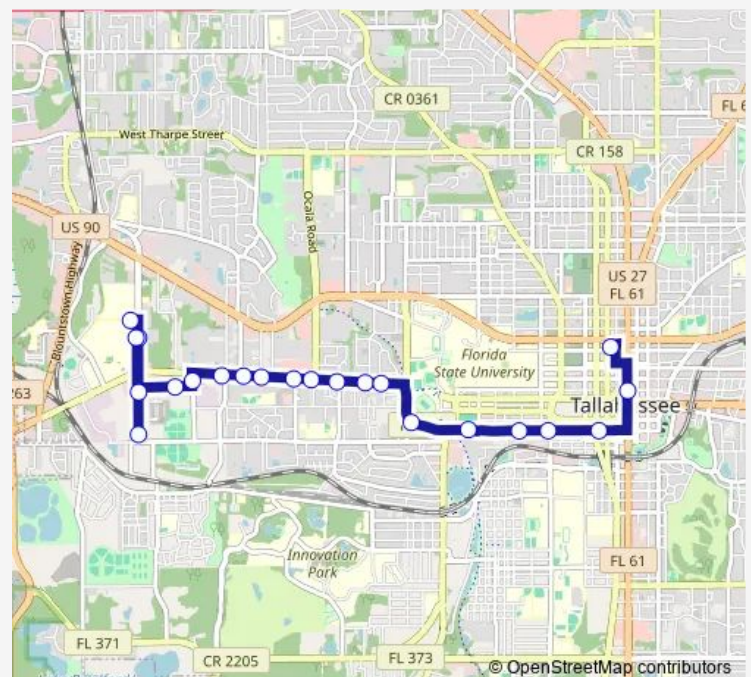

Gaines AT Bronough Eb

Monroe ST AT Jefferson Nb

Route schedule

Appleyard DR AT Starmetro Nb — Plaza Gate 21

Monday	18:52-21:00
Tuesday	18:52-21:00
Wednesday	18:52-21:00
Thursday	18:52-21:00
Friday	18:52-21:00
Saturday	19:00-21:00
Sunday	—

Route info

Direction: Appleyard DR AT Starmetro Nb

Stops: 22

Trip Duration: 0 hour 30 min

Direction

Plaza Gate 21 — Appleyard DR AT Starmetro Nb

34 stops

[Open route schedule](#)

Plaza Gate 21

N Monroe ST W Park AVE Sb

N Monroe ST W Jefferson ST Sb

S Monroe ST W Gaines St

S Bronough ST AT Gaines ST Sb

S Bronough ST AT W Harrison ST Sb

Palmer AVE AT Hudson ST Wb

W Palmer AVE S Martin Luther King Blvd

Friday 19:30-21:30

Saturday 19:30-21:30

Sunday —

Route info

Direction: Plaza Gate 21

Stops: 34

Trip Duration: 0 hour 29 min

Jackson Bluff RD AT Hayden RD Wb